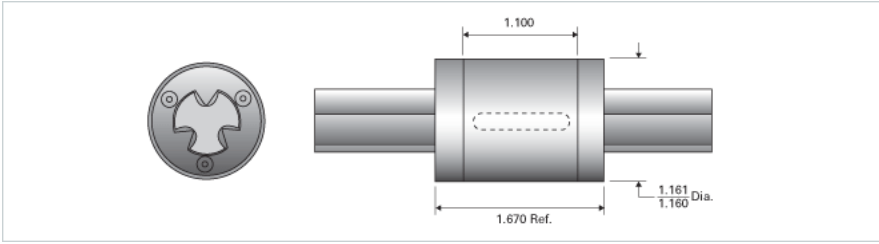

PowerTorq 0375-3-0156 HPR6900

Call 800-321-7800 or visit us online at www.nookindustries.com to configure and order your PowerTorq 0375-3-0156 HPR6900 today!

Inch Ball Spline Inner Race

Product Info

Nominal Diameter [in] 0.375

Details

Active Circuits 3
Root Diameter [in] 0.20

Part Numbers

12 ft. Part Number
2 ft. Part Number SRR7547
4 ft. Part Number
6 ft. Part Number
8 ft. Part Number

Weight

Inner Race Weight [lb./ft.] 0.31

Inch High Performance Ball Spline Outer Race

Product Info

Part Number HPR6900
Nominal Diameter [in] 0.375

Details

Active Circuits 3
Nominal Ball Diameter [in] 0.156
Optional Keyway 3/16x3/32x1.00
Ball Return Cast
Balls per Outer Race 54

Weight

Outer Race Weight [lb] 0.32