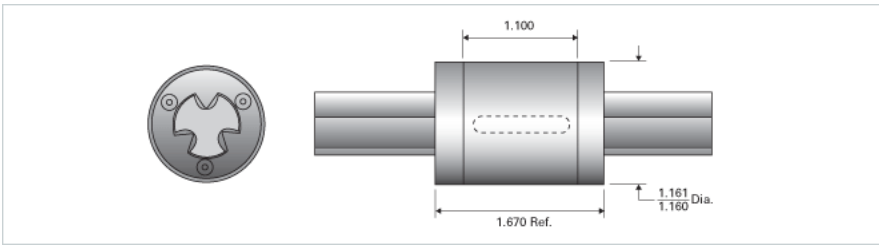

PowerTorq 0375-3-0156 HPR6900

Call 800-321-7800 or visit us online at www.nookindustries.com to configure and order your PowerTorq 0375-3-0156 HPR6900 today!

Inch Ball Spline Inner Race

Product Info

Nominal Diameter [in] 0.375

Details

Active Circuits 3
 Root Diameter [in] 0.20

Part Numbers

12 ft. Part Number
 2 ft. Part Number SRR7547
 4 ft. Part Number
 6 ft. Part Number
 8 ft. Part Number

Weight

Inner Race Weight [lb./ft.] 0.31

Inch High Performance Ball Spline Outer Race

Product Info

Part Number HPR6900
 Nominal Diameter [in] 0.375

Details

Active Circuits 3
 Nominal Ball Diameter [in] 0.156
 Optional Keyway 3/16x3/32x1.00
 Ball Return Cast
 Balls per Outer Race 54

Weight

Outer Race Weight [lb] 0.32

Performance Specifications

Dynamic Torque [in-lb] 200
 Static Torque [in-lb] 626