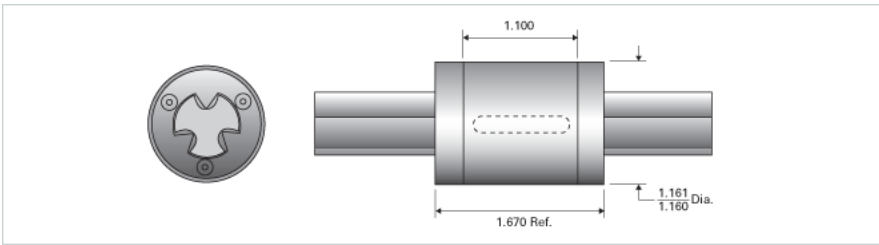

PowerTorq 0375-3-0156 HPR6900

Call 800-321-7800 or visit us online at www.nookindustries.com to configure and order your PowerTorq 0375-3-0156 HPR6900 today!

Inch Ball Spline Inner Race

Product Info

Nominal Diameter [in] 0.375

Details

Active Circuits 3
Root Diameter [in] 0.20

Part Numbers

12 ft. Part Number
2 ft. Part Number SRR7547
4 ft. Part Number
6 ft. Part Number
8 ft. Part Number

Weight

Inner Race Weight [lb./ft.] 0.31

Inch High Performance Ball Spline Outer Race

Product Info

Part Number HPR6900
Nominal Diameter [in] 0.375

Details

Active Circuits 3
Nominal Ball Diameter [in] 0.156
Optional Keyway 3/16x3/32x1.00
Ball Return Cast
Balls per Outer Race 54

Weight

Outer Race Weight [lb] 0.32