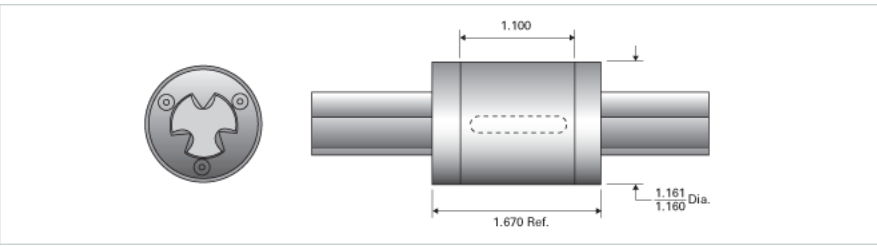

PowerTorq 0375-3-0156 HPR6900

Call 800-321-7800 or visit us online at www.nookindustries.com to configure and order your PowerTorq 0375-3-0156 HPR6900 today!

Inch Ball Spline Inner Race

Product Info

Nominal Diameter [in] 0.375

Details

Active Circuits 3
 Root Diameter [in] 0.20

Part Numbers

12 ft. Part Number
 2 ft. Part Number SRR7547
 4 ft. Part Number
 6 ft. Part Number
 8 ft. Part Number

Weight

Inner Race Weight [lb./ft.] 0.31

Inch High Performance Ball Spline Outer Race

Product Info

Part Number HPR6900
 Nominal Diameter [in] 0.375

Details

Active Circuits 3
 Nominal Ball Diameter [in] 0.156
 Optional Keyway 3/16x3/32x1.00
 Ball Return Cast
 Balls per Outer Race 54

Weight

Outer Race Weight [lb] 0.32

Performance Specifications

Dynamic Torque [in-lb] 200
 Static Torque [in-lb] 626