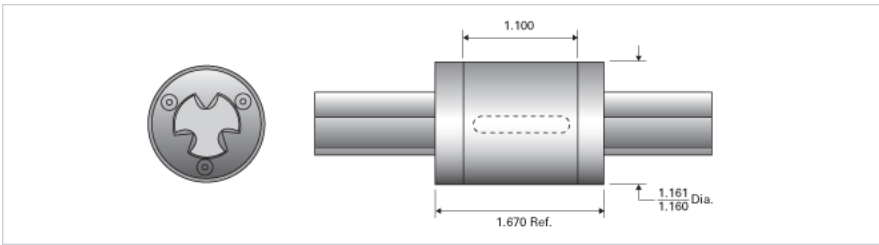

### Inch Ball Spline Inner Race

#### Product Info

Nominal Diameter [in] 0.375