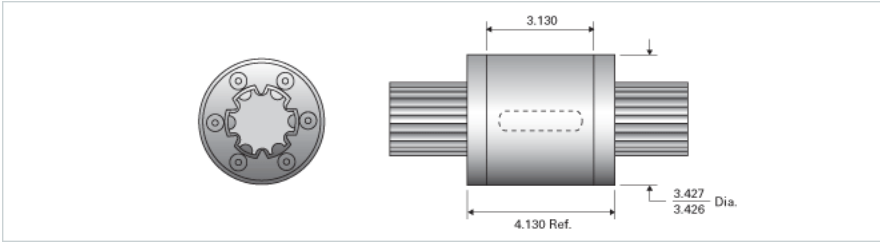

PowerTorq 2000-6-0312 HPR8946

Call 800-321-7800 or visit us online at www.nookindustries.com to configure and order your PowerTorq 2000-6-0312 HPR8946 today!

Inch Ball Spline Inner Race

Product Info

Nominal Diameter [in] 2.000

Details

Active Circuits 6
Root Diameter [in] 1.67

Part Numbers

12 ft. Part Number SRR6436
2 ft. Part Number
4 ft. Part Number SRR6420
6 ft. Part Number
8 ft. Part Number SRR6428

Weight

Inner Race Weight [lb./ft.] 9.9

Inch High Performance Ball Spline Outer Race

Product Info

Part Number HPR8946
Nominal Diameter [in] 2.000

Details

Active Circuits 6
Nominal Ball Diameter [in] 0.313
Optional Keyway 1/2x7/32x2.50
Ball Return Cast
Balls per Outer Race 144

Weight

Outer Race Weight [lb] 4.48

Performance Specifications

Dynamic Torque [in-lb] 16000
Static Torque [in-lb] 40270