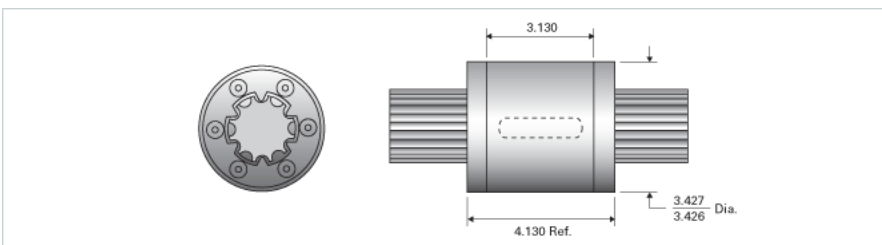

PowerTorq 2000-6-0312 HPR8946

Call 800-321-7800 or visit us online at www.nookindustries.com to configure and order your PowerTorq 2000-6-0312 HPR8946 today!

Inch Ball Spline Inner Race

Product Info

Nominal Diameter [in] 2.000

Details

Active Circuits 6

Root Diameter [in] 1.67

Part Numbers

12 ft. Part Number SRR6436

2 ft. Part Number

4 ft. Part Number SRR6420

6 ft. Part Number

8 ft. Part Number SRR6428

Weight

Inner Race Weight [lb./ft.] 9.9

Inch High Performance Ball Spline Outer Race

Product Info

Part Number HPR8946

Nominal Diameter [in] 2.000

Details

Active Circuits 6

Nominal Ball Diameter [in] 0.313

Optional Keyway 1/2x7/32x2.50

Ball Return Cast

Balls per Outer Race 144

Weight

Outer Race Weight [lb] 4.48

Performance Specifications