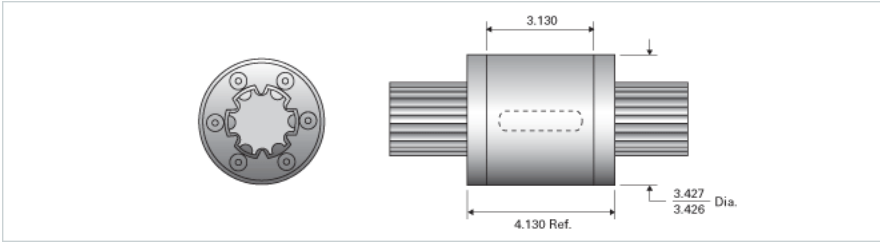

### Inch Ball Spline Inner Race

#### Product Info

Nominal Diameter [in] 2.000