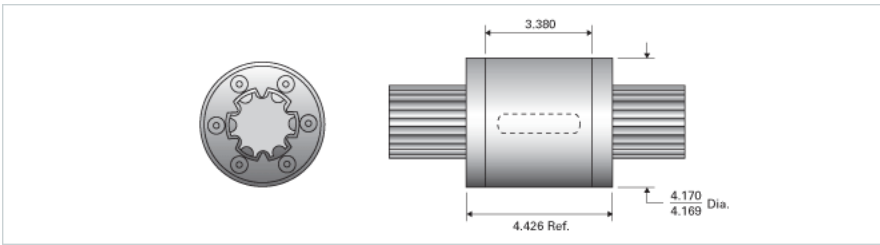

### Inch Ball Spline Inner Race

#### Product Info

Nominal Diameter [in] 2.500