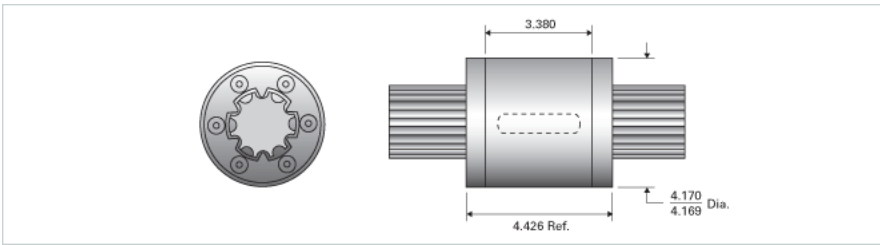

### Inch Ball Spline Inner Race

#### Product Info

Nominal Diameter [in]	2.500
-----------------------	-------