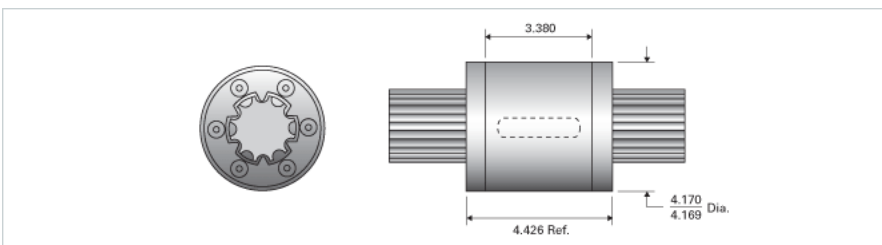

### Inch Ball Spline Inner Race

#### Product Info

Nominal Diameter [in] 2.500