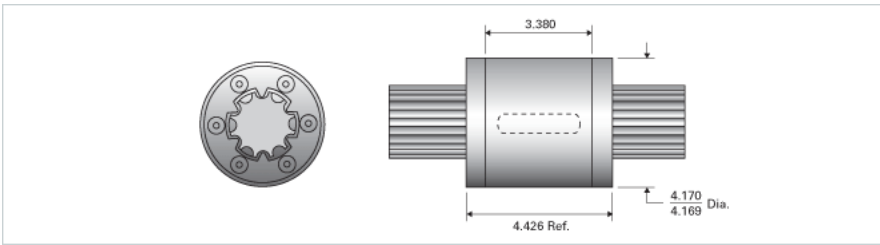

PowerTorq 2500-6-0375 HPR8947

Call 800-321-7800 or visit us online at www.nookindustries.com to configure and order your PowerTorq 2500-6-0375 HPR8947 today!

Inch Ball Spline Inner Race

Product Info

Nominal Diameter [in] 2.500

Details

Active Circuits 6
Root Diameter [in] 2.10

Part Numbers

12 ft. Part Number SRR6484
2 ft. Part Number
4 ft. Part Number SRR6468
6 ft. Part Number
8 ft. Part Number SRR6476

Weight

Inner Race Weight [lb./ft.] 15.8

Inch High Performance Ball Spline Outer Race

Product Info

Part Number HPR8947
Nominal Diameter [in] 2.500

Details

Active Circuits 6
Nominal Ball Diameter [in] 0.375
Optional Keyway 1/2x1/4x3.000
Ball Return Cast
Balls per Outer Race 132

Weight

Outer Race Weight [lb] 6.60

Performance Specifications

Dynamic Torque [in-lb] 27000
Static Torque [in-lb] 62250