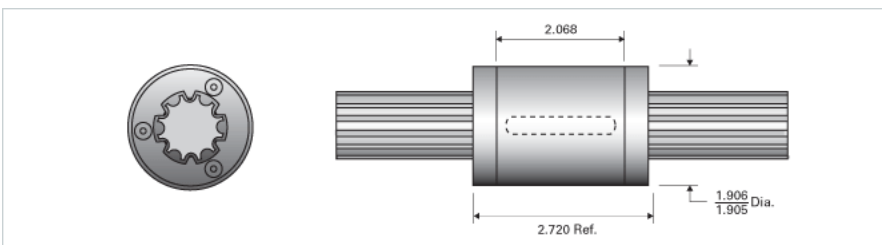

PowerTorq 1000-6-0187 HPR8944

Call 800-321-7800 or visit us online at www.nookindustries.com to configure and order your PowerTorq 1000-6-0187 HPR8944 today!

Inch Ball Spline Inner Race

Product Info

Nominal Diameter [in] 1.000

Details

Active Circuits 6
Root Diameter [in] 0.80

Part Numbers

12 ft. Part Number SRR6084
2 ft. Part Number
4 ft. Part Number SRR6068
6 ft. Part Number
8 ft. Part Number SRR6076

Weight

Inner Race Weight [lb./ft.] 2.2

Inch High Performance Ball Spline Outer Race

Product Info

Part Number HPR8944
Nominal Diameter [in] 1.000

Details

Active Circuits 6
Nominal Ball Diameter [in] 0.188
Optional Keyway 1/4x1/8x1.625
Ball Return Cast
Balls per Outer Race 156

Weight

Outer Race Weight [lb] 1.48

Performance Specifications

Dynamic Torque [in-lb] 2600
Static Torque [in-lb] 7800