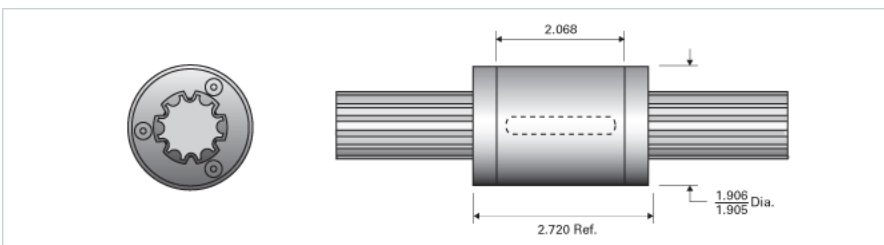

### Inch Ball Spline Inner Race

#### Product Info

Nominal Diameter [in] 1.000