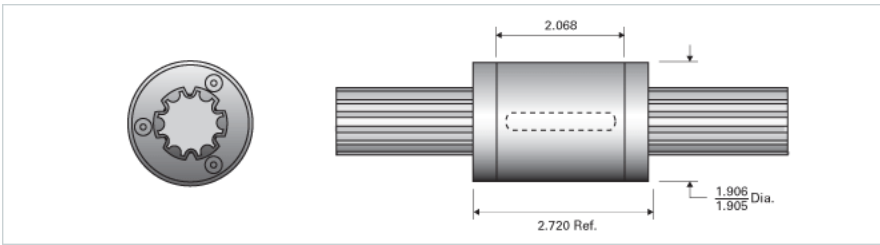

PowerTorq 1000-6-0187 HPR8944

Call 800-321-7800 or visit us online at www.nookindustries.com to configure and order your PowerTorq 1000-6-0187 HPR8944 today!

Inch Ball Spline Inner Race

Product Info

Nominal Diameter [in] 1.000

Details

Active Circuits 6
Root Diameter [in] 0.80

Part Numbers

12 ft. Part Number SRR6084
2 ft. Part Number
4 ft. Part Number SRR6068
6 ft. Part Number
8 ft. Part Number SRR6076

Weight

Inner Race Weight [lb./ft.] 2.2

Inch High Performance Ball Spline Outer Race

Product Info

Part Number HPR8944
Nominal Diameter [in] 1.000

Details

Active Circuits 6
Nominal Ball Diameter [in] 0.188
Optional Keyway 1/4x1/8x1.625
Ball Return Cast
Balls per Outer Race 156

Weight

Outer Race Weight [lb] 1.48

Performance Specifications

Dynamic Torque [in-lb] 2600
Static Torque [in-lb] 7800