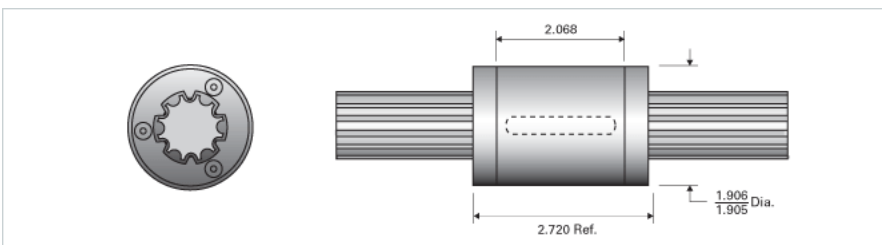

PowerTorq 1000-6-0187 HPR8944

Call 800-321-7800 or visit us online at www.nookindustries.com to configure and order your PowerTorq 1000-6-0187 HPR8944 today!

Inch Ball Spline Inner Race

Product Info

Nominal Diameter [in] 1.000

Details

Active Circuits 6

Root Diameter [in] 0.80

Part Numbers

12 ft. Part Number SRR6084

2 ft. Part Number

4 ft. Part Number SRR6068

6 ft. Part Number

8 ft. Part Number SRR6076

Weight

Inner Race Weight [lb./ft.] 2.2

Inch High Performance Ball Spline Outer Race

Product Info

Part Number HPR8944

Nominal Diameter [in] 1.000

Details

Active Circuits 6

Nominal Ball Diameter [in] 0.188

Optional Keyway 1/4x1/8x1.625

Ball Return Cast

Balls per Outer Race 156

Weight

Outer Race Weight [lb] 1.48

Performance Specifications