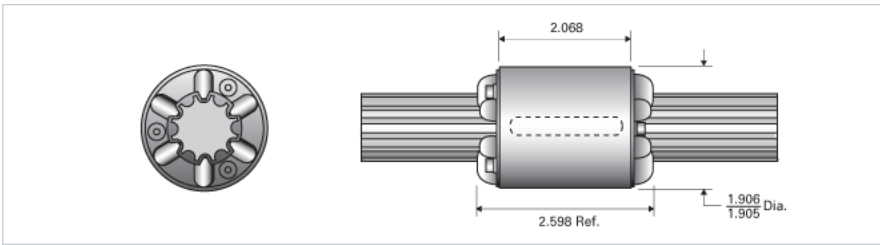

PowerTorq 1000-6-0187 SOR8944

Call 800-321-7800 or visit us online at www.nookindustries.com to configure and order your PowerTorq 1000-6-0187 SOR8944 today!

Inch Ball Spline Inner Race

Product Info

Nominal Diameter [in] 1.000

Details

Active Circuits 6
Root Diameter [in] 0.80

Part Numbers

12 ft. Part Number SRR6084
2 ft. Part Number
4 ft. Part Number SRR6068
6 ft. Part Number
8 ft. Part Number SRR6076

Weight

Inner Race Weight [lb./ft.] 2.2

Inch Standard Performance Ball Spline Outer Race

Product Info

Part Number SOR8944
Nominal Diameter [in] 1.000

Details

Active Circuits 6
Nominal Ball Diameter [in] 0.188
Optional Keyway 1/4x1/8x1.625
Ball Return Stamped
Balls per Outer Race 156

Weight

Outer Race Weight [lb] 1.26

Performance Specifications

Dynamic Torque [in-lb] 2600
Static Torque [in-lb] 7800