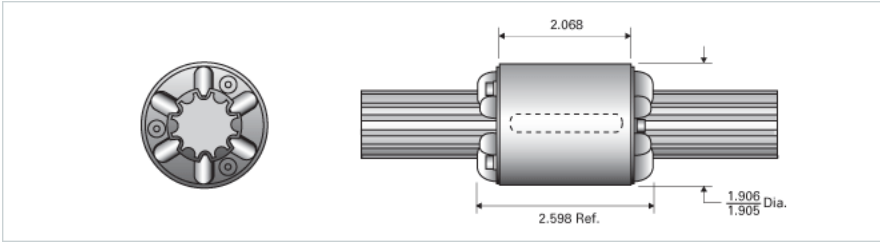

PowerTorq 1000-6-0187 SOR8944

Call 800-321-7800 or visit us online at www.nookindustries.com to configure and order your PowerTorq 1000-6-0187 SOR8944 today!

Inch Ball Spline Inner Race

Product Info

Nominal Diameter [in] 1.000

Details

Active Circuits 6
Root Diameter [in] 0.80

Part Numbers

12 ft. Part Number SRR6084
2 ft. Part Number
4 ft. Part Number SRR6068
6 ft. Part Number
8 ft. Part Number SRR6076

Weight

Inner Race Weight [lb./ft.] 2.2

Inch Standard Performance Ball Spline Outer Race

Product Info

Part Number SOR8944
Nominal Diameter [in] 1.000

Details

Active Circuits 6
Nominal Ball Diameter [in] 0.188
Optional Keyway 1/4x1/8x1.625
Ball Return Stamped
Balls per Outer Race 156

Weight

Outer Race Weight [lb] 1.26

Performance Specifications

Dynamic Torque [in-lb] 2600
Static Torque [in-lb] 7800