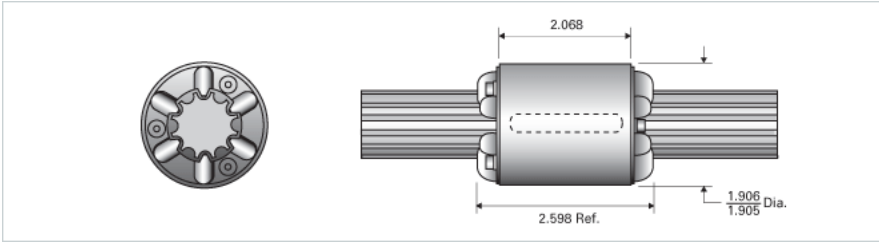

### Inch Ball Spline Inner Race

#### Product Info

Nominal Diameter [in] 1.000

#### Product Info

Part Number SOR8944  
Nominal Diameter [in] 1.000