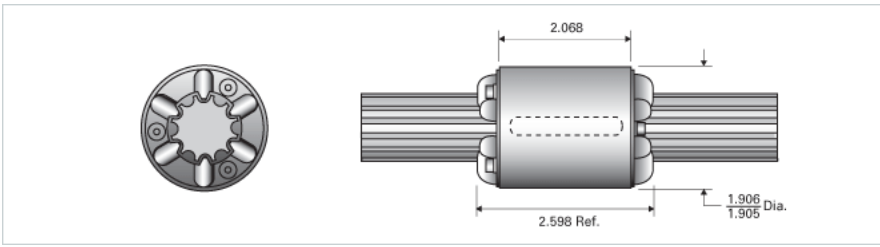

PowerTorq 1000-6-0187 SOR8944

Call 800-321-7800 or visit us online at www.nookindustries.com to configure and order your PowerTorq 1000-6-0187 SOR8944 today!

Inch Ball Spline Inner Race

Product Info

Nominal Diameter [in] 1.000

Details

Active Circuits 6
Root Diameter [in] 0.80

Part Numbers

12 ft. Part Number SRR6084
2 ft. Part Number
4 ft. Part Number SRR6068
6 ft. Part Number
8 ft. Part Number SRR6076

Weight

Inner Race Weight [lb./ft.] 2.2

Inch Standard Performance Ball Spline Outer Race

Product Info

Part Number SOR8944
Nominal Diameter [in] 1.000

Details

Active Circuits 6
Nominal Ball Diameter [in] 0.188
Optional Keyway 1/4x1/8x1.625
Ball Return Stamped
Balls per Outer Race 156

Weight

Outer Race Weight [lb] 1.26

Performance Specifications

Dynamic Torque [in-lb] 2600
Static Torque [in-lb] 7800