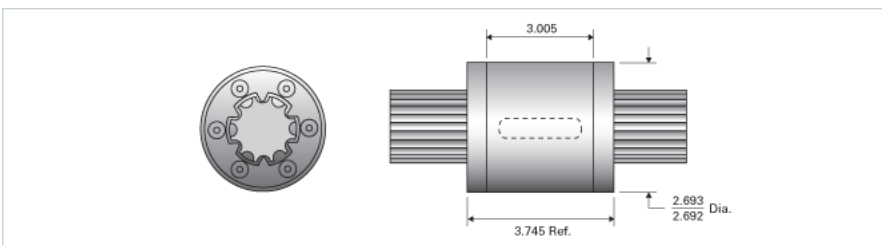

PowerTorq 1500-6-0250 HPR8945

Call 800-321-7800 or visit us online at www.nookindustries.com to configure and order your PowerTorq 1500-6-0250 HPR8945 today!

Inch Ball Spline Inner Race

Product Info

Nominal Diameter [in] 1.500

Details

Active Circuits 6

Root Diameter [in] 1.25

Part Numbers

12 ft. Part Number SRR6388

2 ft. Part Number

4 ft. Part Number SRR6372

6 ft. Part Number

8 ft. Part Number SRR6380

Weight

Inner Race Weight [lb./ft.] 5.25

Inch High Performance Ball Spline Outer Race

Product Info

Part Number HPR8945

Nominal Diameter [in] 1.500

Details

Active Circuits 6

Nominal Ball Diameter [in] 0.250

Optional Keyway 3/8x3/16x2.00

Ball Return Cast

Balls per Outer Race 168

Weight

Outer Race Weight [lb] 4.00

Performance Specifications