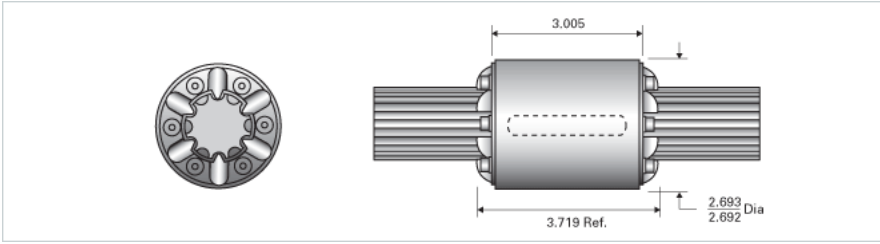

PowerTorq 1500-6-0250 SOR8945

Call 800-321-7800 or visit us online at www.nookindustries.com to configure and order your PowerTorq 1500-6-0250 SOR8945 today!

Inch Ball Spline Inner Race

Product Info	
Nominal Diameter [in]	1.500
Details	
Active Circuits	6
Root Diameter [in]	1.25
Part Numbers	
12 ft. Part Number	SRR6388
2 ft. Part Number	
4 ft. Part Number	SRR6372
6 ft. Part Number	
8 ft. Part Number	SRR6380
Weight	
Inner Race Weight [lb./ft.]	5.25

Inch Standard Performance Ball Spline Outer Race

Product Info	
Part Number	SOR8945
Nominal Diameter [in]	1.500
Details	
Active Circuits	6
Nominal Ball Diameter [in]	0.250
Optional Keyway	3/8x3/16x2.00
Ball Return	Stamped
Balls per Outer Race	168
Weight	
Outer Race Weight [lb]	3.42
Performance Specifications	
Dynamic Torque [in-lb]	8400
Static Torque [in-lb]	23170