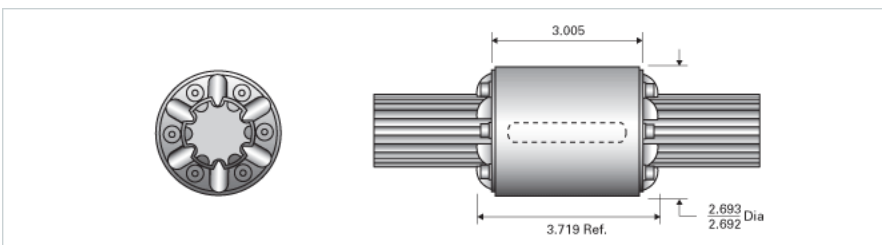

PowerTorq 1500-6-0250 SOR8945

Call 800-321-7800 or visit us online at www.nookindustries.com to configure and order your PowerTorq 1500-6-0250 SOR8945 today!

Inch Ball Spline Inner Race

Product Info

Nominal Diameter [in] 1.500

Details

Active Circuits 6

Root Diameter [in] 1.25

Part Numbers

12 ft. Part Number SRR6388

2 ft. Part Number

4 ft. Part Number SRR6372

6 ft. Part Number

8 ft. Part Number SRR6380

Weight

Inner Race Weight [lb./ft.] 5.25

Inch Standard Performance Ball Spline Outer Race

Product Info

Part Number SOR8945

Nominal Diameter [in] 1.500

Details

Active Circuits 6

Nominal Ball Diameter [in] 0.250

Optional Keyway 3/8x3/16x2.00

Ball Return Stamped

Balls per Outer Race 168

Weight

Outer Race Weight [lb] 3.42

Performance Specifications