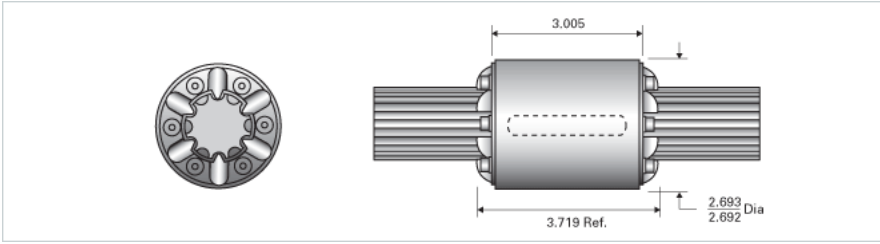

PowerTorq 1500-6-0250 SOR8945

Call 800-321-7800 or visit us online at www.nookindustries.com to configure and order your PowerTorq 1500-6-0250 SOR8945 today!

Inch Ball Spline Inner Race

Product Info

Nominal Diameter [in]	1.500
-----------------------	-------

Details

Active Circuits	6
Root Diameter [in]	1.25

Part Numbers

12 ft. Part Number	SRR6388
2 ft. Part Number	
4 ft. Part Number	SRR6372
6 ft. Part Number	
8 ft. Part Number	SRR6380

Weight

Inner Race Weight [lb./ft.]	5.25
-----------------------------	------

Inch Standard Performance Ball Spline Outer Race

Product Info

Part Number	SOR8945
Nominal Diameter [in]	1.500

Details

Active Circuits	6
Nominal Ball Diameter [in]	0.250
Optional Keyway	3/8x3/16x2.00
Ball Return	Stamped
Balls per Outer Race	168

Weight

Outer Race Weight [lb]	3.42
------------------------	------

Performance Specifications

Dynamic Torque [in-lb]	8400
Static Torque [in-lb]	23170