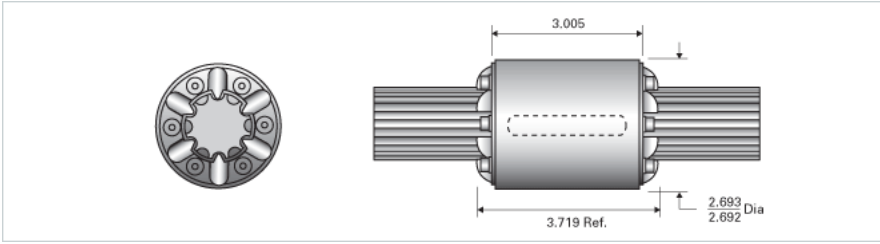

PowerTorq 1500-6-0250 SOR8945

Call 800-321-7800 or visit us online at www.nookindustries.com to configure and order your PowerTorq 1500-6-0250 SOR8945 today!

Inch Ball Spline Inner Race

Product Info

Nominal Diameter [in] 1.500

Details

Active Circuits 6
Root Diameter [in] 1.25

Part Numbers

12 ft. Part Number SRR6388
2 ft. Part Number
4 ft. Part Number SRR6372
6 ft. Part Number
8 ft. Part Number SRR6380

Weight

Inner Race Weight [lb./ft.] 5.25

Inch Standard Performance Ball Spline Outer Race

Product Info

Part Number SOR8945
Nominal Diameter [in] 1.500

Details

Active Circuits 6
Nominal Ball Diameter [in] 0.250
Optional Keyway 3/8x3/16x2.00
Ball Return Stamped
Balls per Outer Race 168

Weight

Outer Race Weight [lb] 3.42

Performance Specifications

Dynamic Torque [in-lb] 8400
Static Torque [in-lb] 23170