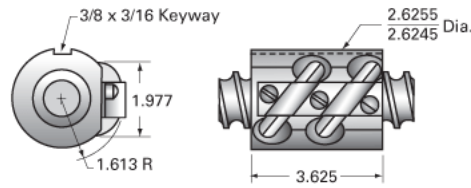

## PowerTrac 1500 - 0473 SRT RA, with SBN Ball Nut, Keyed, Double

Call 800-321-7800 or visit us online at [www.nookindustries.com](http://www.nookindustries.com) to configure and order your PowerTrac 1500 - 0473 SRT RA, with SBN Ball Nut, Keyed,

### Inch Ball Screw

#### Product Info

Screw Code	1500-0473 SRT RA
Precision	SRT
Screw Material	4150
Thread Direction	RH

#### Details

Ball Circle Diameter [in]	1.500
Lead [in]	0.473
Root Diameter [in]	1.140
End Code for Types 1,2,3,5 [* Journals may show tracings of the thread]	25
End Code for Type 4 [* Journals may show tracings of the thread]	16