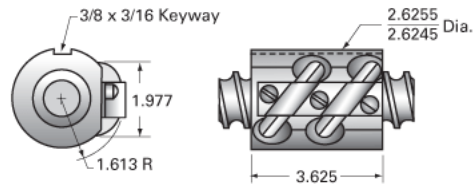

## PowerTrac 1500 - 0473 SRT RA, with SBN Ball Nut, Keyed, Double

Call 800-321-7800 or visit us online at [www.nookindustries.com](http://www.nookindustries.com) to configure and order your PowerTrac 1500 - 0473 SRT RA, with SBN Ball Nut, Keyed,

### Inch Ball Screw

#### Product Info

Screw Code	1500-0473 SRT RA
Precision	SRT
Screw Material	4150
Thread Direction	RH

#### Details

Ball Circle Diameter [in]	1.500
Lead [in]	0.473
Root Diameter [in]	1.140
End Code for Types 1,2,3,5 [* Journals may show tracings of the thread]	25
End Code for Type 4 [* Journals may show tracings of the thread]	16