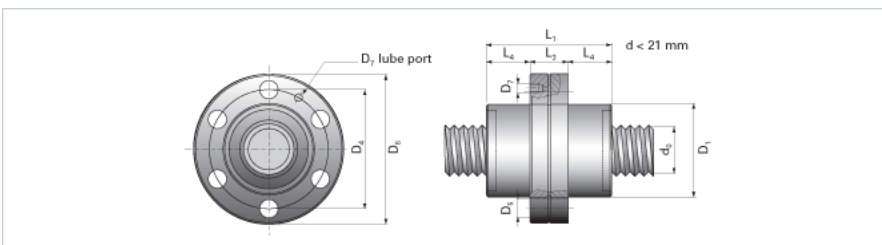

### Product Info

Nominal Rod Diameter [mm] 60

### Details

Lead [mm] 20

End Code for Types 1,2,3,5 [\* Journals may show tracings of the thread] 55

### Dimensions

D1 [mm] 130

D4 [mm] 150

D6 [mm] 180

D7 M8x1

D8 [mm] 79

L1 [mm] 162

L3 [mm] 45

L4 [mm] 58.5

n x D5 8x16.75