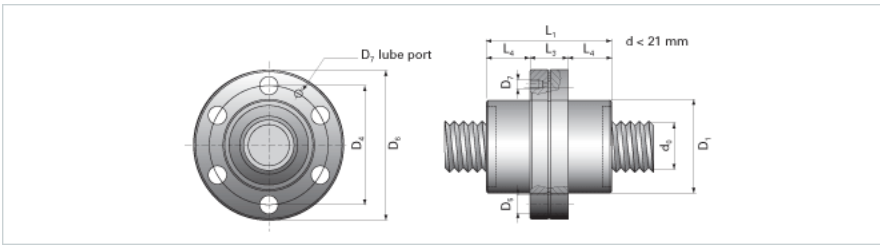

NRS SF NW 60x15

Call 800-321-7800 or visit us online at www.nookindustries.com to configure and order your NRS SF NW 60x15 today!

Product Info

Nominal Rod Diameter [mm] 60

Details

Lead [mm] 15

End Code for Types 1,2,3,5 [* Journals may show tracings of the thread] 55

Dimensions

D1 [mm] 130

D4 [mm] 150

D6 [mm] 180

D7 M8x1

D8 [mm] 79

L1 [mm] 162

L3 [mm] 45

L4 [mm] 58.5

n x D5 8x16.75

Performance Specifications

Dynamic Load Ratings Ca [kN] 184.20

Static Load Ratings Coa [kN] 328.20