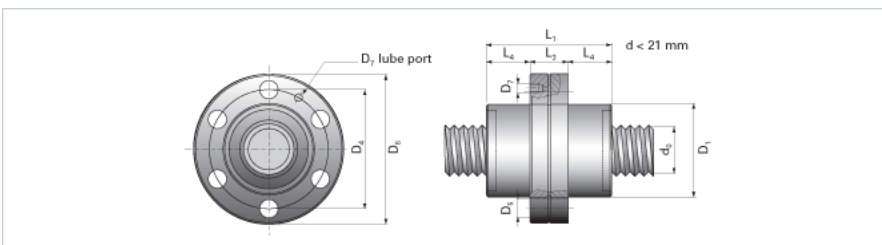

NRS SF NW 48x20

Call 800-321-7800 or visit us online at www.nookindustries.com to configure and order your NRS SF NW 48x20 today!

Product Info

Nominal Rod Diameter [mm] 48

Details

Lead [mm] 20

End Code for Types 1,2,3,5 [* Journals may show tracings of the thread] 40

Dimensions

D1 [mm] 100

D4 [mm] 127

D6 [mm] 150

D7 M8x1

D8 [mm] 63

L1 [mm] 127

L3 [mm] 37

L4 [mm] 45

n x D5 6x13.5

Performance Specifications

Dynamic Load Ratings Ca [kN] 129.00

Static Load Ratings Coa [kN] 109.90