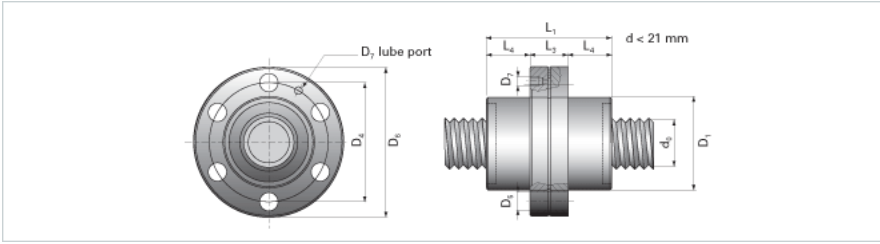

NRS SF NW 44x30

Call 800-321-7800 or visit us online at www.nookindustries.com to configure and order your NRS SF NW 44x30 today!

Product Info

Nominal Rod Diameter [mm] 44

Details

Lead [mm] 30

End Code for Types 1,2,3,5 [* Journals may show tracings of the thread] 40

Dimensions

D1 [mm] 80
D4 [mm] 102
D6 [mm] 124
D7 M8x1
D8 [mm] 56
L1 [mm] 90
L3 [mm] 33
L4 [mm] 33.5
n x D5 6x11

Performance Specifications

Dynamic Load Ratings C_a [kN] 80.20
Static Load Ratings C_{oa} [kN] 103.10