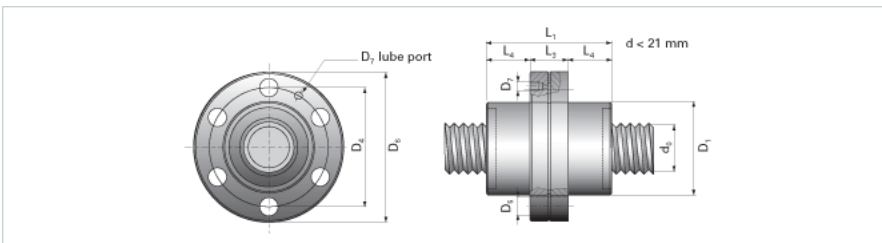

NRS SF NW 44x30

Call 800-321-7800 or visit us online at www.nookindustries.com to configure and order your NRS SF NW 44x30 today!

Product Info

Nominal Rod Diameter [mm] 44

Details

Lead [mm] 30

End Code for Types 1,2,3,5 [* Journals may show tracings of the thread] 40

Dimensions

D1 [mm] 80
D4 [mm] 102
D6 [mm] 124
D7 M8x1
D8 [mm] 56
L1 [mm] 90
L3 [mm] 33
L4 [mm] 33.5
n x D5 6x11

Performance Specifications

Dynamic Load Ratings C_a [kN] 80.20

Static Load Ratings C_{oa} [kN] 103.10