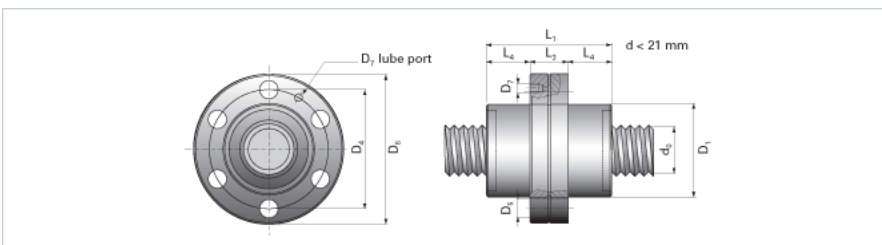

NRS SF NW 44x24

Call 800-321-7800 or visit us online at www.nookindustries.com to configure and order your NRS SF NW 44x24 today!

Product Info

Nominal Rod Diameter [mm] 44

Details

Lead [mm] 24

End Code for Types 1,2,3,5 [* Journals may show tracings of the thread] 40

Dimensions

D1 [mm] 80
D4 [mm] 102
D6 [mm] 124
D7 M8x1
D8 [mm] 56
L1 [mm] 90
L3 [mm] 33
L4 [mm] 28.5
n x D5 6x11

Performance Specifications

Dynamic Load Ratings C_a [kN] 81.90

Static Load Ratings C_{oa} [kN] 110.70