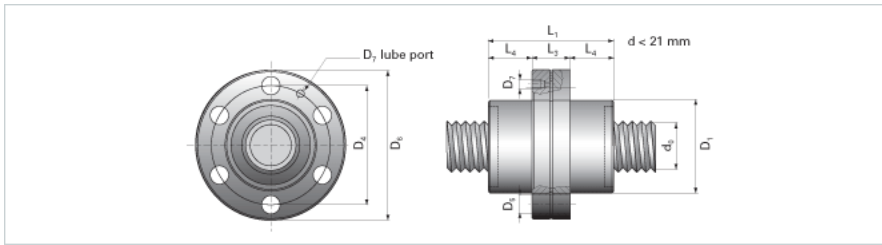

NRS SF NW 44x24

Call 800-321-7800 or visit us online at www.nookindustries.com to configure and order your NRS SF NW 44x24 today!

Product Info

Nominal Rod Diameter [mm] 44

Details

Lead [mm] 24

End Code for Types 1,2,3,5 [* Journals may show tracings of the thread] 40

Dimensions

D1 [mm] 80

D4 [mm] 102

D6 [mm] 124

D7 M8x1

D8 [mm] 56

L1 [mm] 90

L3 [mm] 33

L4 [mm] 28.5

n x D5 6x11

Performance Specifications

Dynamic Load Ratings Ca [kN] 81.90

Static Load Ratings Coa [kN] 110.70