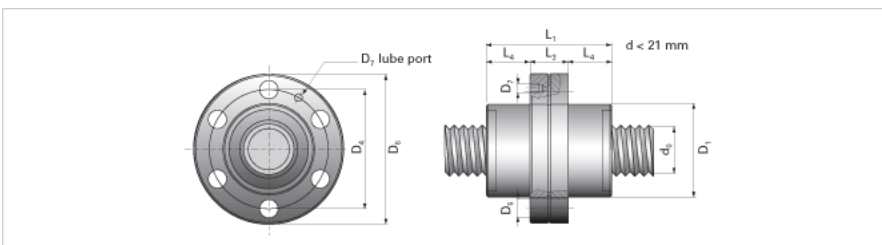

NRS SF NW 44x12

Call 800-321-7800 or visit us online at www.nookindustries.com to configure and order your NRS SF NW 44x12 today!

Product Info

Nominal Rod Diameter [mm] 44

Details

Lead [mm] 12

End Code for Types 1,2,3,5 [* Journals may show tracings of the thread] 40

Dimensions

D1 [mm] 80
 D4 [mm] 102
 D6 [mm] 124
 D7 M8x1
 D8 [mm] 56
 L1 [mm] 90
 L3 [mm] 33
 L4 [mm] 28.5
 n x D5 6x11

Performance Specifications

Dynamic Load Ratings Ca [kN] 69.50

Static Load Ratings Coa [kN] 108.60