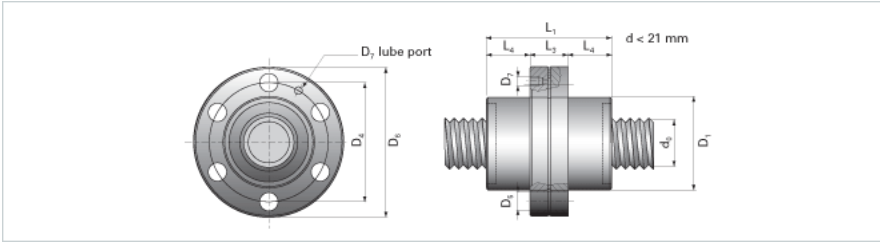

### Product Info

Nominal Rod Diameter [mm] 44

### Details

Lead [mm] 12

End Code for Types 1,2,3,5 [\* Journals may show tracings of the thread] 40

### Dimensions

D1 [mm] 80  
 D4 [mm] 102  
 D6 [mm] 124  
 D7 M8x1  
 D8 [mm] 56  
 L1 [mm] 90  
 L3 [mm] 33  
 L4 [mm] 28.5  
 n x D5 6x11