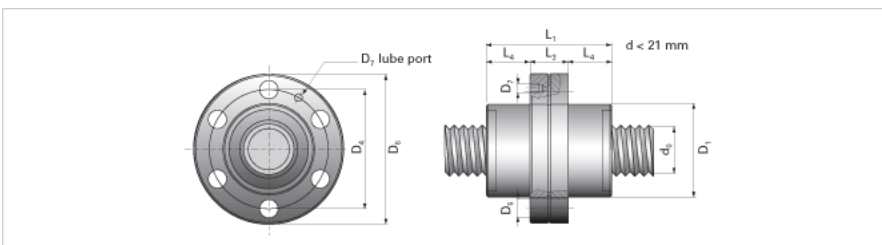

### Product Info

Nominal Rod Diameter [mm] 44

### Details

Lead [mm] 12

End Code for Types 1,2,3,5 [\* Journals may show tracings of the thread] 40

### Dimensions

D1 [mm] 80

D4 [mm] 102

D6 [mm] 124

D7 M8x1

D8 [mm] 56

L1 [mm] 90

L3 [mm] 33

L4 [mm] 28.5

n x D5 6x11