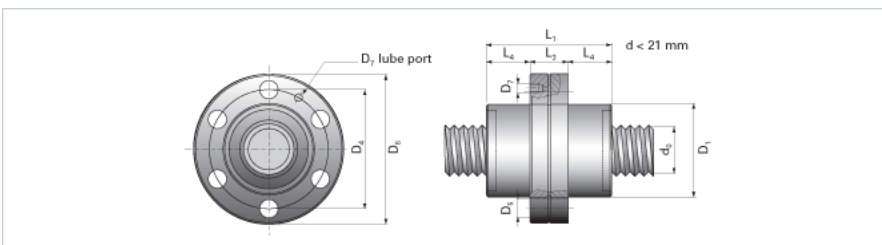

NRS SF NW 44x12

Call 800-321-7800 or visit us online at www.nookindustries.com to configure and order your NRS SF NW 44x12 today!

Product Info

Nominal Rod Diameter [mm] 44

Details

Lead [mm] 12

End Code for Types 1,2,3,5 [* Journals may show tracings of the thread] 40

Dimensions

D1 [mm] 80

D4 [mm] 102

D6 [mm] 124

D7 M8x1

D8 [mm] 56

L1 [mm] 90

L3 [mm] 33

L4 [mm] 28.5

n x D5 6x11

Performance Specifications

Dynamic Load Ratings Ca [kN] 69.50

Static Load Ratings Coa [kN] 108.60