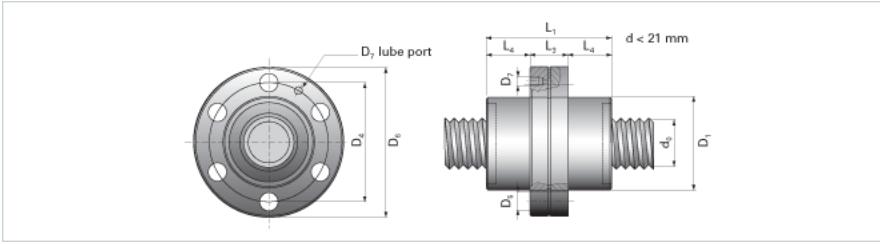

NRS SF NW 44x12

Call 800-321-7800 or visit us online at www.nookindustries.com to configure and order your NRS SF NW 44x12 today!

Product Info

Nominal Rod Diameter [mm] 44

Details

Lead [mm] 12

End Code for Types 1,2,3,5 [* Journals may show tracings of the thread] 40

Dimensions

D1 [mm] 80
D4 [mm] 102
D6 [mm] 124
D7 M8x1
D8 [mm] 56
L1 [mm] 90
L3 [mm] 33
L4 [mm] 28.5
n x D5 6x11

Performance Specifications

Dynamic Load Ratings C_a [kN] 69.50
Static Load Ratings C_{oa} [kN] 108.60