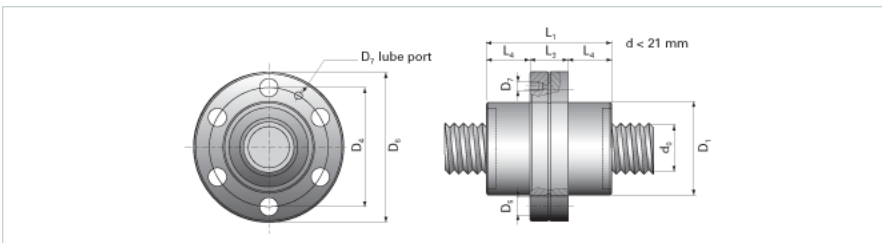

NRS SF NW 39x20

Call 800-321-7800 or visit us online at www.nookindustries.com to configure and order your NRS SF NW 39x20 today!

Product Info

Nominal Rod Diameter [mm] 39

Details

Lead [mm] 20

End Code for Types 1,2,3,5 [* Journals may show tracings of the thread] 35

Dimensions

D1 [mm] 80

D4 [mm] 102

D6 [mm] 124

D7 M6

D8 [mm] 54

L1 [mm] 110

L3 [mm] 38.5

L4 [mm] 33.5

n x D5 6x11

Performance Specifications

Dynamic Load Ratings Ca [kN] 86.70

Static Load Ratings Coa [kN] 109.20