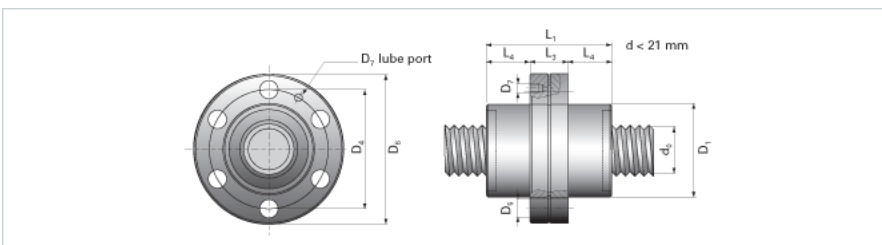

NRS SF NW 39x20

Call 800-321-7800 or visit us online at www.nookindustries.com to configure and order your NRS SF NW 39x20 today!

Product Info

Nominal Rod Diameter [mm] 39

Details

Lead [mm] 20

End Code for Types 1,2,3,5 [* Journals may show tracings of the thread] 35

Dimensions

D1 [mm] 80
 D4 [mm] 102
 D6 [mm] 124
 D7 M6
 D8 [mm] 54
 L1 [mm] 110
 L3 [mm] 38.5
 L4 [mm] 33.5
 n x D5 6x11

Performance Specifications

Dynamic Load Ratings Ca [kN] 86.70

Static Load Ratings Coa [kN] 109.20