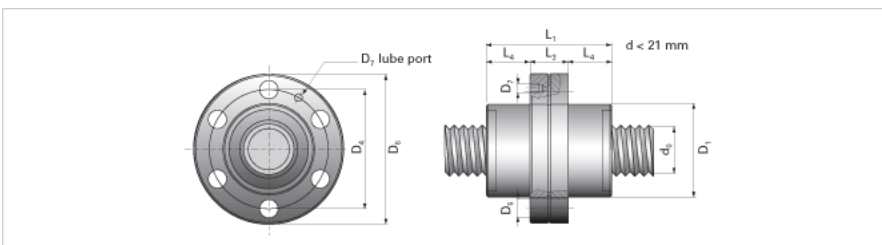

### Product Info

Nominal Rod Diameter [mm] 39

### Details

Lead [mm] 20

End Code for Types 1,2,3,5 [\* Journals may show tracings of the thread] 35

### Dimensions

D1 [mm] 80

D4 [mm] 102

D6 [mm] 124

D7 M6

D8 [mm] 54

L1 [mm] 110

L3 [mm] 38.5

L4 [mm] 33.5

n x D5 6x11