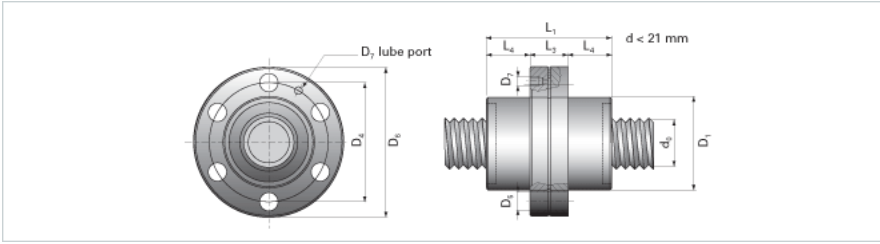

NRS SF NW 39x20

Call 800-321-7800 or visit us online at www.nookindustries.com to configure and order your NRS SF NW 39x20 today!

Product Info

Nominal Rod Diameter [mm] 39

Details

Lead [mm] 20

End Code for Types 1,2,3,5 [* Journals may show tracings of the thread] 35

Dimensions

D1 [mm] 80
D4 [mm] 102
D6 [mm] 124
D7 M6
D8 [mm] 54
L1 [mm] 110
L3 [mm] 38.5
L4 [mm] 33.5
n x D5 6x11

Performance Specifications

Dynamic Load Ratings C_a [kN] 86.70
Static Load Ratings C_{oa} [kN] 109.20