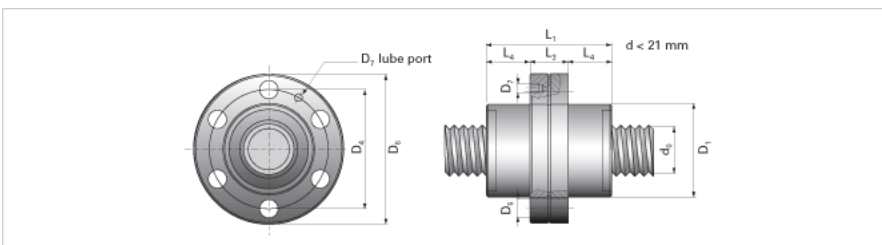

NRS SF NW 39x20

Call 800-321-7800 or visit us online at www.nookindustries.com to configure and order your NRS SF NW 39x20 today!

Product Info

Nominal Rod Diameter [mm] 39

Details

Lead [mm] 20

End Code for Types 1,2,3,5 [* Journals may show tracings of the thread] 35

Dimensions

D1 [mm] 80

D4 [mm] 102

D6 [mm] 124

D7 M6

D8 [mm] 54

L1 [mm] 110

L3 [mm] 38.5

L4 [mm] 33.5

n x D5 6x11

Performance Specifications

Dynamic Load Ratings C_a [kN] 86.70

Static Load Ratings C_{oa} [kN] 109.20