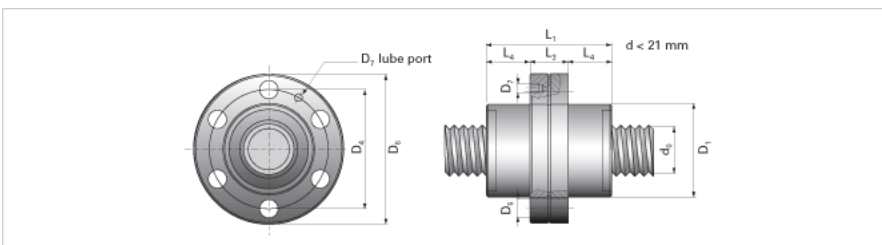

NRS SF NW 39x15

Call 800-321-7800 or visit us online at www.nookindustries.com to configure and order your NRS SF NW 39x15 today!

Product Info

Nominal Rod Diameter [mm] 39

Details

Lead [mm] 15

End Code for Types 1,2,3,5 [* Journals may show tracings of the thread] 35

Dimensions

D1 [mm] 80

D4 [mm] 102

D6 [mm] 124

D7 M6

D8 [mm] 54

L1 [mm] 110

L3 [mm] 38.5

L4 [mm] 33.5

n x D5 6x11

Performance Specifications

Dynamic Load Ratings C_a [kN] 82.80

Static Load Ratings C_{oa} [kN] 114.00