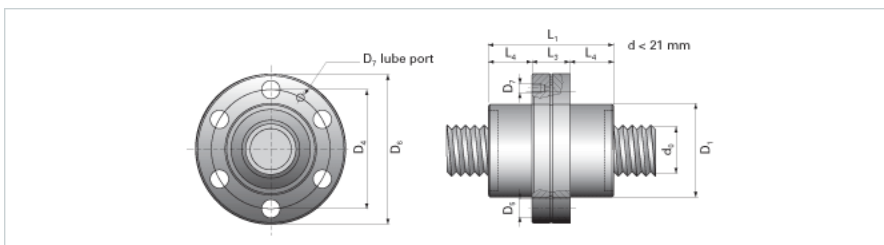

NRS SF NW 39x15

Call 800-321-7800 or visit us online at www.nookindustries.com to configure and order your NRS SF NW 39x15 today!

Product Info

Nominal Rod Diameter [mm] 39

Details

Lead [mm] 15

End Code for Types 1,2,3,5 [* Journals may show tracings of the thread] 35

Dimensions

D1 [mm] 80
D4 [mm] 102
D6 [mm] 124
D7 M6
D8 [mm] 54
L1 [mm] 110
L3 [mm] 38.5
L4 [mm] 33.5
n x D5 6x11

Performance Specifications

Dynamic Load Ratings Ca [kN] 82.80

Static Load Ratings Coa [kN] 114.00