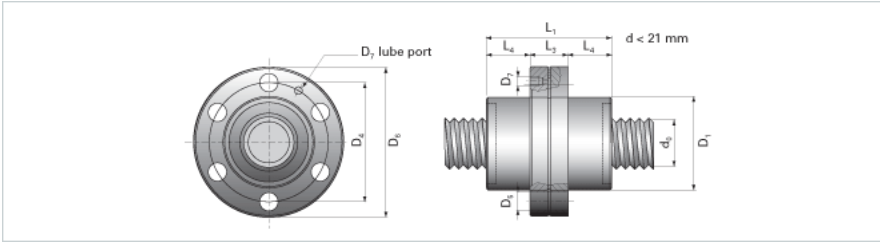

NRS SF NW 39x10

Call 800-321-7800 or visit us online at www.nookindustries.com to configure and order your NRS SF NW 39x10 today!

Product Info

Nominal Rod Diameter [mm] 39

Details

Lead [mm] 10

End Code for Types 1,2,3,5 [* Journals may show tracings of the thread] 35

Dimensions

D1 [mm] 80

D4 [mm] 102

D6 [mm] 124

D7 M6

D8 [mm] 54

L1 [mm] 110

L3 [mm] 38.5

L4 [mm] 33.5

n x D5 6x11

Performance Specifications

Dynamic Load Ratings Ca [kN] 76.30

Static Load Ratings Coa [kN] 115.10