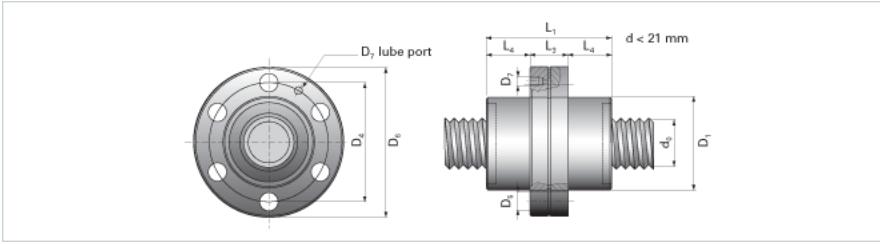

### Product Info

Nominal Rod Diameter [mm] 39

### Details

Lead [mm] 10

End Code for Types 1,2,3,5 [\* Journals may show tracings of the thread] 35

### Dimensions

D1 [mm] 80

D4 [mm] 102

D6 [mm] 124

D7 M6

D8 [mm] 54

L1 [mm] 110

L3 [mm] 38.5

L4 [mm] 33.5

n x D5 6x11