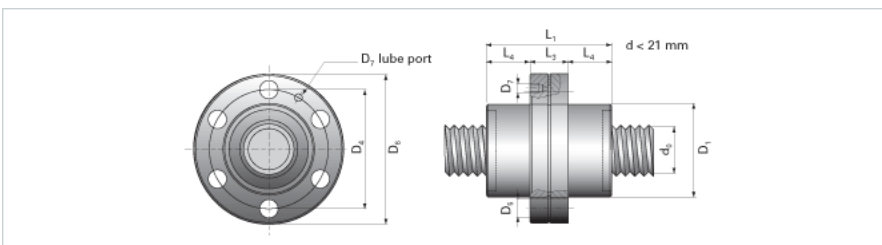

NRS SF NW 39x10

Call 800-321-7800 or visit us online at www.nookindustries.com to configure and order your NRS SF NW 39x10 today!

Product Info

Nominal Rod Diameter [mm] 39

Details

Lead [mm] 10

End Code for Types 1,2,3,5 [* Journals may show tracings of the thread] 35

Dimensions

D1 [mm] 80

D4 [mm] 102

D6 [mm] 124

D7 M6

D8 [mm] 54

L1 [mm] 110

L3 [mm] 38.5

L4 [mm] 33.5

n x D5 6x11

Performance Specifications

Dynamic Load Ratings Ca [kN] 76.30

Static Load Ratings Coa [kN] 115.10