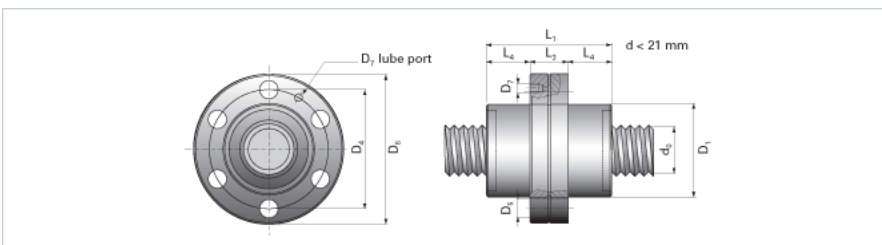

NRS SF NW 39x5

Call 800-321-7800 or visit us online at www.nookindustries.com to configure and order your NRS SF NW 39x5 today!

Product Info

Nominal Rod Diameter [mm] 39

Details

Lead [mm] 5

End Code for Types 1,2,3,5 [* Journals may show tracings of the thread] 35

Dimensions

D1 [mm] 80

D4 [mm] 102

D6 [mm] 124

D7 M6

D8 [mm] 54

L1 [mm] 110

L3 [mm] 38.5

L4 [mm] 33.5

n x D5 6x11

Performance Specifications

Dynamic Load Ratings Ca [kN] 64.60

Static Load Ratings Coa [kN] 114.30