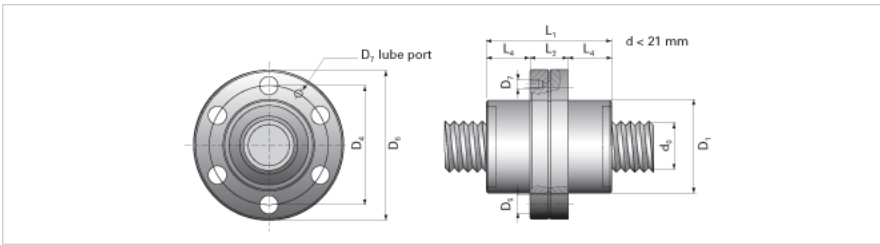

### Product Info

Nominal Rod Diameter [mm] 30

### Details

Lead [mm] 25

End Code for Types 1,2,3,5 [\* Journals may show tracings of the thread] 25

### Dimensions

D1 [mm] 64

D4 [mm] 81

D6 [mm] 98

D7 M6

D8 [mm] 45

L1 [mm] 85

L3 [mm] 27

L4 [mm] 29

n x D5 6x9