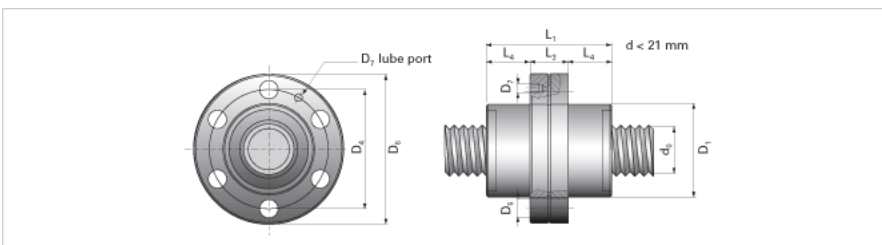

NRS SF NW 30x25

Call 800-321-7800 or visit us online at www.nookindustries.com to configure and order your NRS SF NW 30x25 today!

Product Info

Nominal Rod Diameter [mm] 30

Details

Lead [mm] 25

End Code for Types 1,2,3,5 [* Journals may show tracings of the thread] 25

Dimensions

D1 [mm] 64

D4 [mm] 81

D6 [mm] 98

D7 M6

D8 [mm] 45

L1 [mm] 85

L3 [mm] 27

L4 [mm] 29

n x D5 6x9

Performance Specifications

Dynamic Load Ratings Ca [kN] 61.40

Static Load Ratings Coa [kN] 71.60