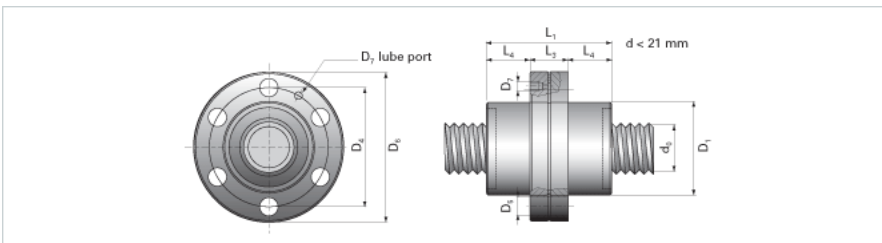

### Product Info

Nominal Rod Diameter [mm] 30

### Details

Lead [mm] 25

End Code for Types 1,2,3,5 [\* Journals may show tracings of the thread] 25

### Dimensions

D1 [mm] 64

D4 [mm] 81

D6 [mm] 98

D7 M6

D8 [mm] 45

L1 [mm] 85

L3 [mm] 27

L4 [mm] 29

n x D5 6x9