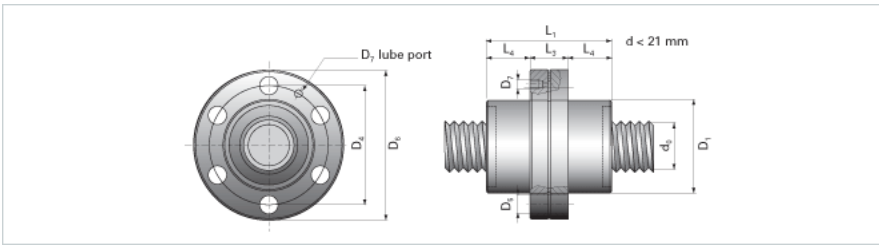

NRS SF NW 30x20

Call 800-321-7800 or visit us online at www.nookindustries.com to configure and order your NRS SF NW 30x20 today!

Product Info

Nominal Rod Diameter [mm] 30

Details

Lead [mm] 20

End Code for Types 1,2,3,5 [* Journals may show tracings of the thread] 25

Dimensions

D1 [mm] 64

D4 [mm] 81

D6 [mm] 98

D7 M6

D8 [mm] 45

L1 [mm] 85

L3 [mm] 27

L4 [mm] 29

n x D5 6x9

Performance Specifications

Dynamic Load Ratings Ca [kN] 59.80

Static Load Ratings Coa [kN] 73.20