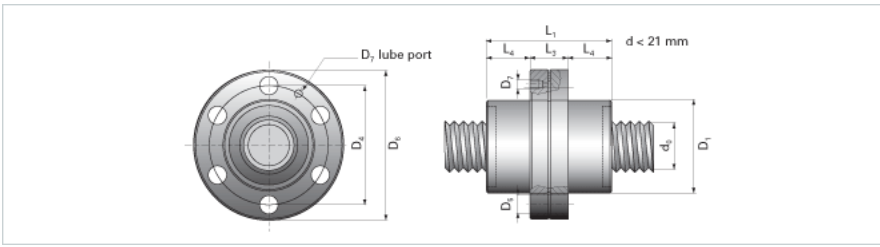

NRS SF NW 30x20

Call 800-321-7800 or visit us online at www.nookindustries.com to configure and order your NRS SF NW 30x20 today!

Product Info

Nominal Rod Diameter [mm] 30

Details

Lead [mm] 20

End Code for Types 1,2,3,5 [* Journals may show tracings of the thread] 25

Dimensions

D1 [mm] 64

D4 [mm] 81

D6 [mm] 98

D7 M6

D8 [mm] 45

L1 [mm] 85

L3 [mm] 27

L4 [mm] 29

n x D5 6x9

Performance Specifications

Dynamic Load Ratings Ca [kN] 59.80

Static Load Ratings Coa [kN] 73.20