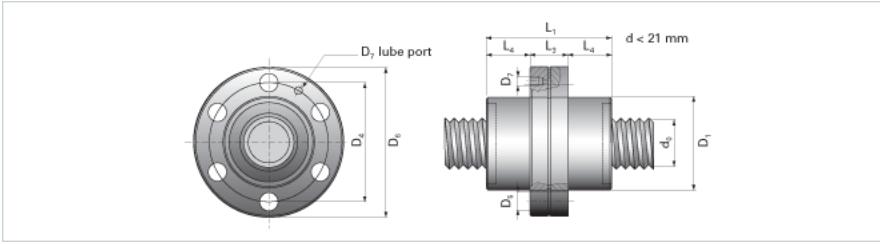

NRS SF NW 30x20

Call 800-321-7800 or visit us online at www.nookindustries.com to configure and order your NRS SF NW 30x20 today!

Product Info

Nominal Rod Diameter [mm] 30

Details

Lead [mm] 20

End Code for Types 1,2,3,5 [* Journals may show tracings of the thread] 25

Dimensions

D1 [mm] 64

D4 [mm] 81

D6 [mm] 98

D7 M6

D8 [mm] 45

L1 [mm] 85

L3 [mm] 27

L4 [mm] 29

n x D5 6x9

Performance Specifications

Dynamic Load Ratings Ca [kN] 59.80

Static Load Ratings Coa [kN] 73.20