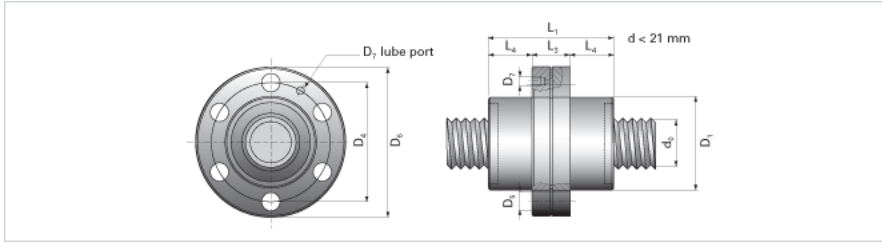

NRS SF NW 30x2

Call 800-321-7800 or visit us online at www.nookindustries.com to configure and order your NRS SF NW 30x2 today!

Product Info

Nominal Rod Diameter [mm] 30

Details

Lead [mm] 2

End Code for Types 1,2,3,5 [* Journals may show tracings of the thread] 25

Dimensions

D1 [mm] 64

D4 [mm] 81

D6 [mm] 98

D7 M6

D8 [mm] 45

L1 [mm] 85

L3 [mm] 27

L4 [mm] 29

n x D5 6x9

Performance Specifications

Dynamic Load Ratings Ca [kN] 35.20

Static Load Ratings Coa [kN] 66.50