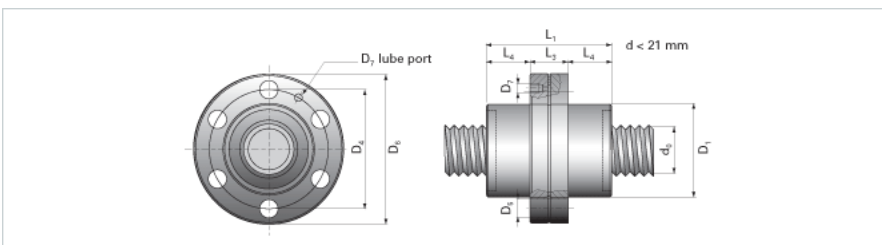

NRS SF NW 30x2

Call 800-321-7800 or visit us online at www.nookindustries.com to configure and order your NRS SF NW 30x2 today!

Product Info

Nominal Rod Diameter [mm] 30

Details

Lead [mm] 2

End Code for Types 1,2,3,5 [* Journals may show tracings of the thread] 25

Dimensions

D1 [mm] 64

D4 [mm] 81

D6 [mm] 98

D7 M6

D8 [mm] 45

L1 [mm] 85

L3 [mm] 27

L4 [mm] 29

n x D5 6x9

Performance Specifications

Dynamic Load Ratings Ca [kN] 35.20

Static Load Ratings Coa [kN] 66.50