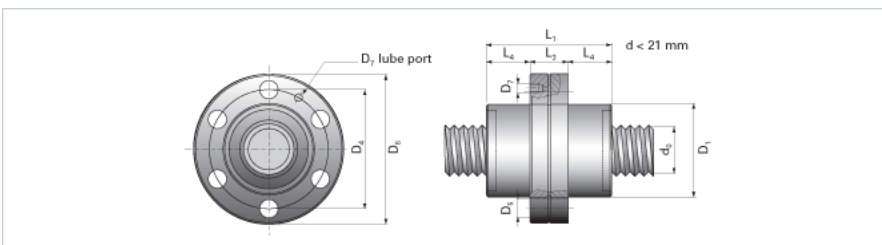

### Product Info

Nominal Rod Diameter [mm] 23

### Details

Lead [mm] 8

End Code for Types 1,2,3,5 [\* Journals may show tracings of the thread] 17

### Dimensions

D1 [mm] 45

D4 [mm] 56

D6 [mm] 67

D7 M6

D8 [mm] 30

L1 [mm] 65

L3 [mm] 20

L4 [mm] 22.5

n x D5 6x7