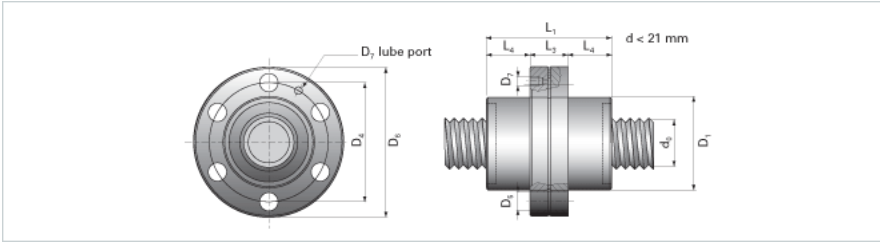

### Product Info

Nominal Rod Diameter [mm] 23

### Details

Lead [mm] 2

End Code for Types 1,2,3,5 [\* Journals may show tracings of the thread] 17

### Dimensions

D1 [mm] 45

D4 [mm] 56

D6 [mm] 67

D7 M6

D8 [mm] 30

L1 [mm] 65

L3 [mm] 20

L4 [mm] 22.5

n x D5 6x7