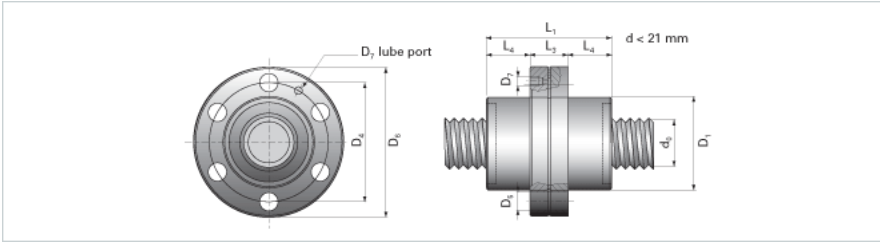

NRS SF NW 20x6

Call 800-321-7800 or visit us online at www.nookindustries.com to configure and order your NRS SF NW 20x6 today!

Product Info

Nominal Rod Diameter [mm] 20

Details

Lead [mm] 6
 End Code for Types 1,2,3,5 [* Journals may show tracings of the thread] 15

Dimensions

D1 [mm] 42
 D4 [mm] 53
 D6 [mm] 64
 D7 M6
 D8 [mm] -
 L1 [mm] 65
 L3 [mm] 20
 L4 [mm] 22.5
 n x D5 6x6

Performance Specifications

Dynamic Load Ratings Ca [kN] 15.91
 Static Load Ratings Coa [kN] 39.13