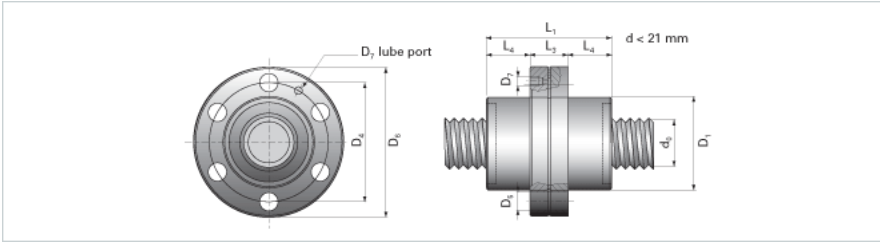

NRS SF NW 20x6

Call 800-321-7800 or visit us online at www.nookindustries.com to configure and order your NRS SF NW 20x6 today!

Product Info

Nominal Rod Diameter [mm] 20

Details

Lead [mm] 6
End Code for Types 1,2,3,5 [* Journals may show tracings of the thread] 15

Dimensions

D1 [mm] 42
D4 [mm] 53
D6 [mm] 64
D7 M6
D8 [mm] -
L1 [mm] 65
L3 [mm] 20
L4 [mm] 22.5
n x D5 6x6

Performance Specifications

Dynamic Load Ratings Ca [kN] 15.91
Static Load Ratings Coa [kN] 39.13