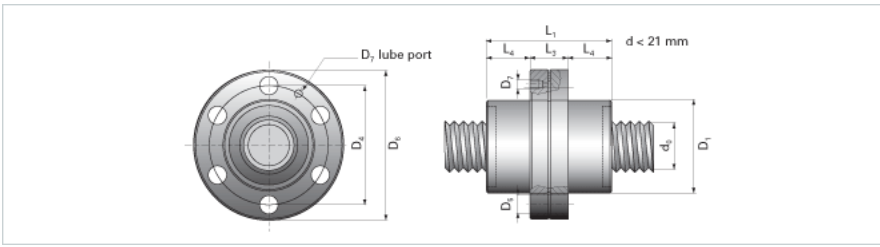

NRS SF NW 20x6

Call 800-321-7800 or visit us online at www.nookindustries.com to configure and order your NRS SF NW 20x6 today!

Product Info

Nominal Rod Diameter [mm] 20

Details

Lead [mm] 6
End Code for Types 1,2,3,5 [* Journals may show tracings of the thread] 15

Dimensions

D1 [mm] 42
D4 [mm] 53
D6 [mm] 64
D7 M6
D8 [mm] -
L1 [mm] 65
L3 [mm] 20
L4 [mm] 22.5
n x D5 6x6

Performance Specifications

Dynamic Load Ratings Ca [kN] 15.91
Static Load Ratings Coa [kN] 39.13