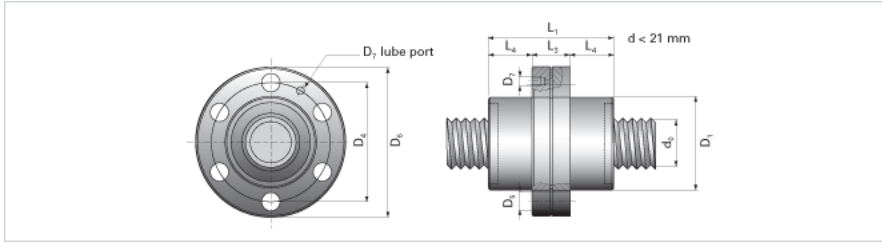

NRS SF NW 20x5

Call 800-321-7800 or visit us online at www.nookindustries.com to configure and order your NRS SF NW 20x5 today!

Product Info

Nominal Rod Diameter [mm]	20
---------------------------	----

Details

Lead [mm]	5
End Code for Types 1,2,3,5 [* Journals may show tracings of the thread]	15

Dimensions

D1 [mm]	42
D4 [mm]	53
D6 [mm]	64
D7	M6
D8 [mm]	-
L1 [mm]	65
L3 [mm]	20
L4 [mm]	22.5
n x D5	6x6

Performance Specifications