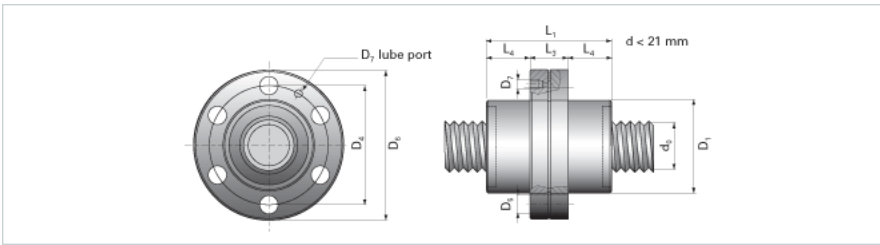

NRS SF NW 20x5

Call 800-321-7800 or visit us online at www.nookindustries.com to configure and order your NRS SF NW 20x5 today!

Product Info

Nominal Rod Diameter [mm] 20

Details

Lead [mm] 5

End Code for Types 1,2,3,5 [* Journals may show tracings of the thread] 15

Dimensions

D1 [mm] 42

D4 [mm] 53

D6 [mm] 64

D7 M6

D8 [mm] -

L1 [mm] 65

L3 [mm] 20

L4 [mm] 22.5

n x D5 6x6

Performance Specifications

Dynamic Load Ratings C_a [kN] 16.68

Static Load Ratings C_{oa} [kN] 38.37