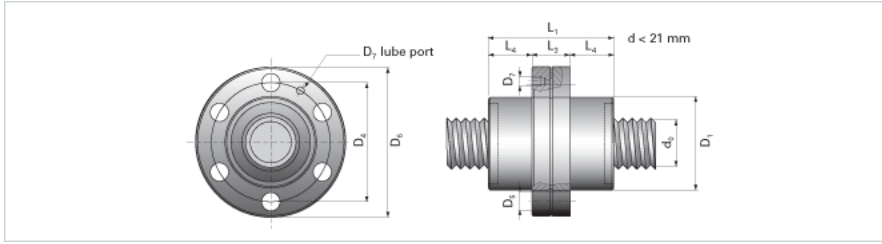

NRS SF NW 20x5

Call 800-321-7800 or visit us online at www.nookindustries.com to configure and order your NRS SF NW 20x5 today!

Product Info

Nominal Rod Diameter [mm] 20

Details

Lead [mm] 5
End Code for Types 1,2,3,5 [* Journals may show tracings of the thread] 15

Dimensions

D1 [mm] 42
D4 [mm] 53
D6 [mm] 64
D7 M6
D8 [mm] -
L1 [mm] 65
L3 [mm] 20
L4 [mm] 22.5
n x D5 6x6

Performance Specifications

Dynamic Load Ratings Ca [kN] 16.68
Static Load Ratings Coa [kN] 38.37