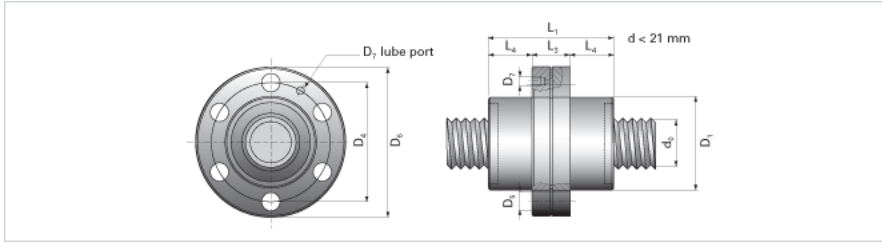

NRS SF NW 20x4

Call 800-321-7800 or visit us online at www.nookindustries.com to configure and order your NRS SF NW 20x4 today!

Product Info

Nominal Rod Diameter [mm] 20

Details

Lead [mm] 4
End Code for Types 1,2,3,5 [* Journals may show tracings of the thread] 15

Dimensions

D1 [mm] 42
D4 [mm] 53
D6 [mm] 64
D7 M6
D8 [mm] -
L1 [mm] 65
L3 [mm] 20
L4 [mm] 22.5
n x D5 6x6

Performance Specifications

Dynamic Load Ratings Ca [kN] 17.72
Static Load Ratings Coa [kN] 34.31