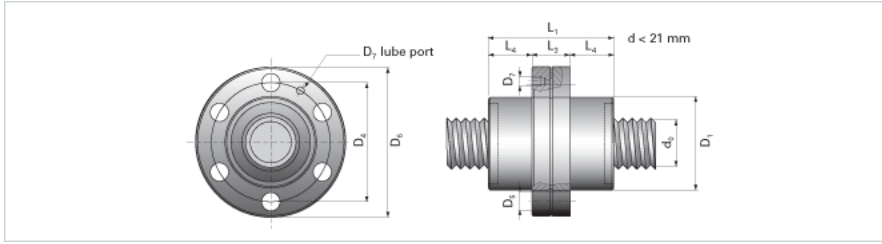

NRS SF NW 20x4

Call 800-321-7800 or visit us online at www.nookindustries.com to configure and order your NRS SF NW 20x4 today!

Product Info

Nominal Rod Diameter [mm] 20

Details

Lead [mm] 4

End Code for Types 1,2,3,5 [* Journals may show tracings of the thread] 15

Dimensions

D1 [mm] 42

D4 [mm] 53

D6 [mm] 64

D7 M6

D8 [mm] -

L1 [mm] 65

L3 [mm] 20

L4 [mm] 22.5

n x D5 6x6

Performance Specifications

Dynamic Load Ratings Ca [kN] 17.72

Static Load Ratings Coa [kN] 34.31