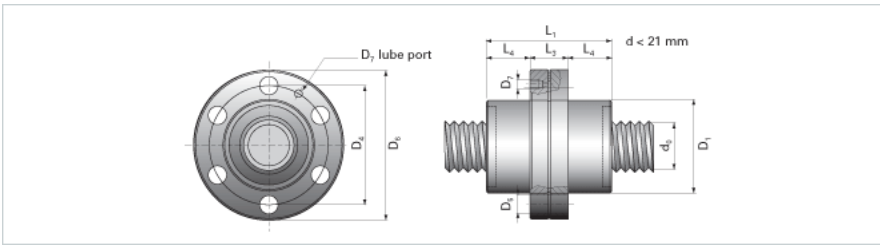

NRS SF NW 20x4

Call 800-321-7800 or visit us online at www.nookindustries.com to configure and order your NRS SF NW 20x4 today!

Product Info

Nominal Rod Diameter [mm]	20
---------------------------	----

Details

Lead [mm]	4
End Code for Types 1,2,3,5 [* Journals may show tracings of the thread]	15

Dimensions

D1 [mm]	42
D4 [mm]	53
D6 [mm]	64
D7	M6
D8 [mm]	-
L1 [mm]	65
L3 [mm]	20
L4 [mm]	22.5
n x D5	6x6

Performance Specifications