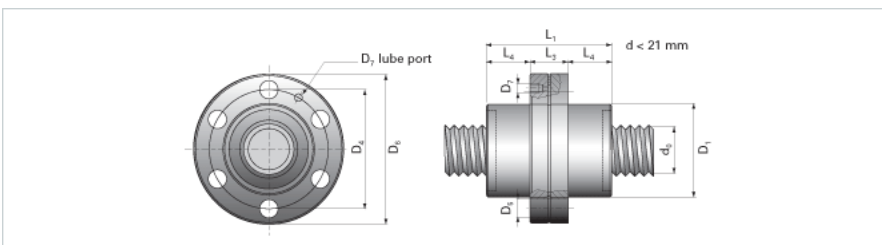

NRS SF NW 12x2

Call 800-321-7800 or visit us online at www.nookindustries.com to configure and order your NRS SF NW 12x2 today!

Product Info

Nominal Rod Diameter [mm] 12

Details

Lead [mm] 2

End Code for Types 1,2,3,5 [* Journals may show tracings of the thread] n/a

Dimensions

D1 [mm] 26
 D4 [mm] 36
 D6 [mm] 46
 D7 M4
 D8 [mm] -
 L1 [mm] 41
 L3 [mm] 13
 L4 [mm] 14
 n x D5 6x4.5

Performance Specifications

Dynamic Load Ratings Ca [kN] 6.14

Static Load Ratings Coa [kN] 13.36