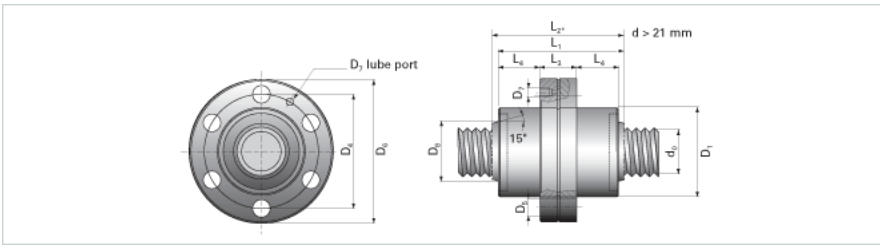

NRS SF 2W 44x24 w/Wiper

Call 800-321-7800 or visit us online at www.nookindustries.com to configure and order your NRS SF 2W 44x24 w/Wiper today!

Product Info

Nominal Rod Diameter [mm] 44

Details

Lead [mm] 24

End Code for Types 1,2,3,5 [* Journals may show tracings of the thread] 40

Dimensions

D1 [mm] 80
D4 [mm] 102
D6 [mm] 124
D7 M8x1
D8 [mm] 56
L1 [mm] 90
L2 [mm] 106
L3 [mm] 33
L4 [mm] 28.5
n x D5 6x11

Performance Specifications