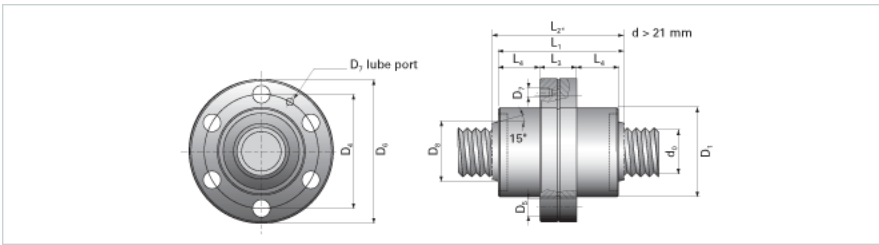

NRS SF 2W 44x24 w/Wiper

Call 800-321-7800 or visit us online at www.nookindustries.com to configure and order your NRS SF 2W 44x24 w/Wiper today!

Product Info

Nominal Rod Diameter [mm] 44

Details

Lead [mm] 24

End Code for Types 1,2,3,5 [* Journals may show tracings of the thread] 40

Dimensions

D1 [mm] 80
D4 [mm] 102
D6 [mm] 124
D7 M8x1
D8 [mm] 56
L1 [mm] 90
L2 [mm] 106
L3 [mm] 33
L4 [mm] 28.5
n x D5 6x11

Performance Specifications