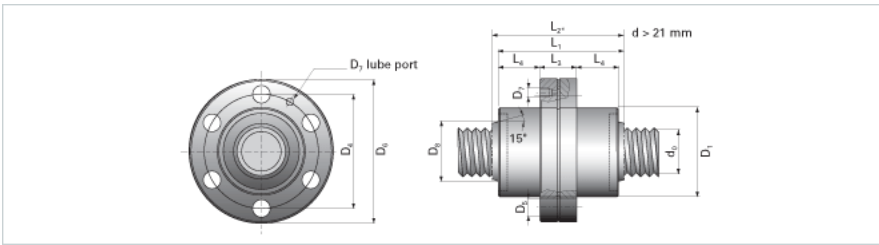

### Product Info

Nominal Rod Diameter [mm] 44

### Details

Lead [mm] 12

End Code for Types 1,2,3,5 [\* Journals may show tracings of the thread] 40

### Dimensions

D1 [mm] 80  
D4 [mm] 102  
D6 [mm] 124  
D7 M8x1  
D8 [mm] 56  
L1 [mm] 90  
L2 [mm] 106  
L3 [mm] 33  
L4 [mm] 28.5  
n x D5 6x11