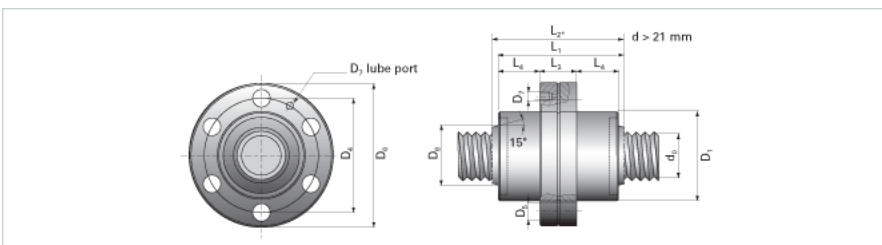

NRS SF 2W 44x12 w/Wiper

Call 800-321-7800 or visit us online at www.nookindustries.com to configure and order your NRS SF 2W 44x12 w/Wiper today!

Product Info

Nominal Rod Diameter [mm] 44

Details

Lead [mm] 12

End Code for Types 1,2,3,5 [* Journals may show tracings of the thread] 40

Dimensions

D1 [mm] 80
D4 [mm] 102
D6 [mm] 124
D7 M8x1
D8 [mm] 56
L1 [mm] 90
L2 [mm] 106
L3 [mm] 33
L4 [mm] 28.5
n x D5 6x11

Performance Specifications