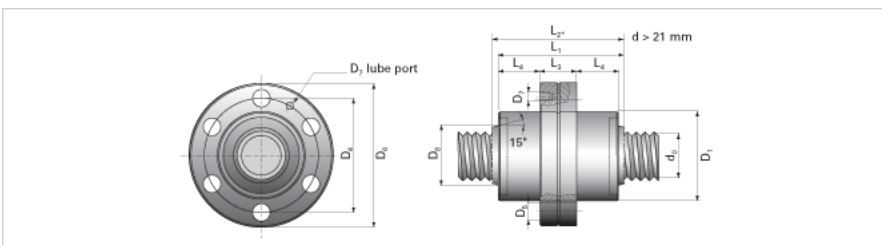

### Product Info

Nominal Rod Diameter [mm] 44

### Details

Lead [mm] 12

End Code for Types 1,2,3,5 [\* Journals may show tracings of the thread] 40

### Dimensions

D1 [mm] 80

D4 [mm] 102

D6 [mm] 124

D7 M8x1

D8 [mm] 56

L1 [mm] 90

L2 [mm] 106

L3 [mm] 33

L4 [mm] 28.5

n x D5 6x11