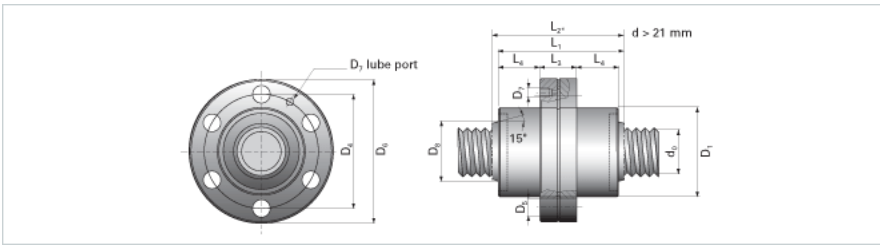

### Product Info

Nominal Rod Diameter [mm] 44

### Details

Lead [mm] 12

End Code for Types 1,2,3,5 [\* Journals may show tracings of the thread] 40

### Dimensions

D1 [mm] 80  
 D4 [mm] 102  
 D6 [mm] 124  
 D7 M8x1  
 D8 [mm] 56  
 L1 [mm] 90  
 L2 [mm] 106  
 L3 [mm] 33  
 L4 [mm] 28.5  
 n x D5 6x11