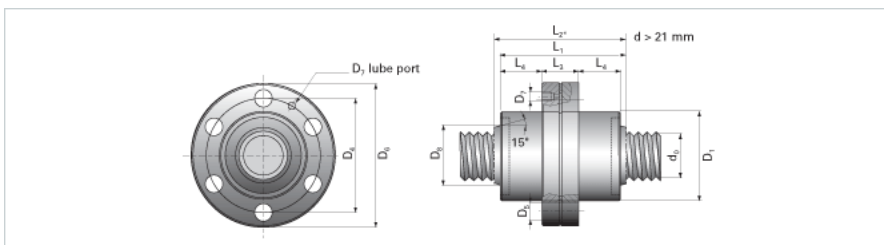

NRS SF 2W 44x12 w/Wiper

Call 800-321-7800 or visit us online at www.nookindustries.com to configure and order your NRS SF 2W 44x12 w/Wiper today!

Product Info

Nominal Rod Diameter [mm] 44

Details

Lead [mm] 12

End Code for Types 1,2,3,5 [* Journals may show tracings of the thread] 40

Dimensions

D1 [mm] 80

D4 [mm] 102

D6 [mm] 124

D7 M8x1

D8 [mm] 56

L1 [mm] 90

L2 [mm] 106

L3 [mm] 33

L4 [mm] 28.5

n x D5 6x11

Performance Specifications

Dynamic Load Ratings Ca [kN] 69.50

Static Load Ratings Coa [kN] 108.60