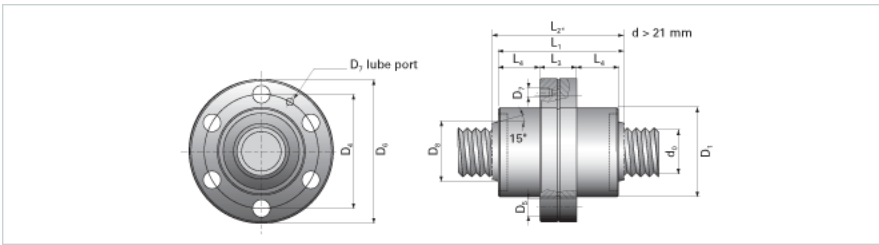

NRS SF 2W 44x12 w/Wiper

Call 800-321-7800 or visit us online at www.nookindustries.com to configure and order your NRS SF 2W 44x12 w/Wiper today!

Product Info

Nominal Rod Diameter [mm] 44

Details

Lead [mm] 12

End Code for Types 1,2,3,5 [* Journals may show tracings of the thread] 40

Dimensions

D1 [mm] 80

D4 [mm] 102

D6 [mm] 124

D7 M8x1

D8 [mm] 56

L1 [mm] 90

L2 [mm] 106

L3 [mm] 33

L4 [mm] 28.5

n x D5 6x11

Performance Specifications

Dynamic Load Ratings C_a [kN] 69.50

Static Load Ratings C_{oa} [kN] 108.60