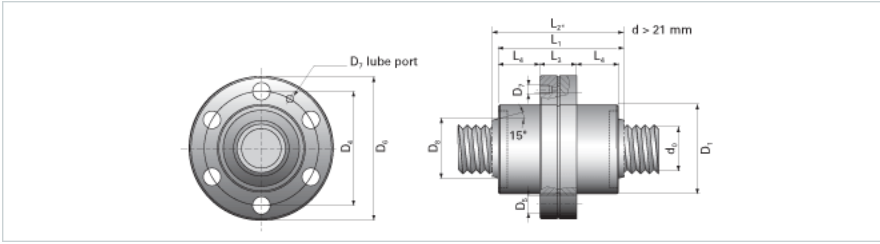

NRS SF 2W 39x20 w/Wiper

Call 800-321-7800 or visit us online at www.nookindustries.com to configure and order your NRS SF 2W 39x20 w/Wiper today!

Product Info

Nominal Rod Diameter [mm] 39

Details

Lead [mm] 20

End Code for Types 1,2,3,5 [* Journals may show tracings of the thread] 35

Dimensions

D1 [mm] 80
 D4 [mm] 102
 D6 [mm] 124
 D7 [mm] M6
 D8 [mm] 54
 L1 [mm] 110
 L2 [mm] 126
 L3 [mm] 38.5
 L4 [mm] 33.5
 n x D5 6x11