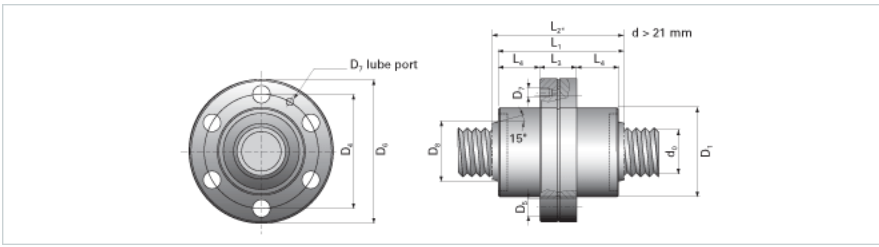

NRS SF 2W 39x10 w/Wiper

Call 800-321-7800 or visit us online at www.nookindustries.com to configure and order your NRS SF 2W 39x10 w/Wiper today!

Product Info

Nominal Rod Diameter [mm] 39

Details

Lead [mm] 10
End Code for Types 1,2,3,5 [* Journals may show tracings of the thread] 35

Dimensions

D1 [mm] 80
D4 [mm] 102
D6 [mm] 124
D7 M6
D8 [mm] 54
L1 [mm] 110
L2 [mm] 126
L3 [mm] 38.5
L4 [mm] 33.5
n x D5 6x11

Performance Specifications

Dynamic Load Ratings Ca [kN] 76.30
Static Load Ratings Coa [kN] 115.10