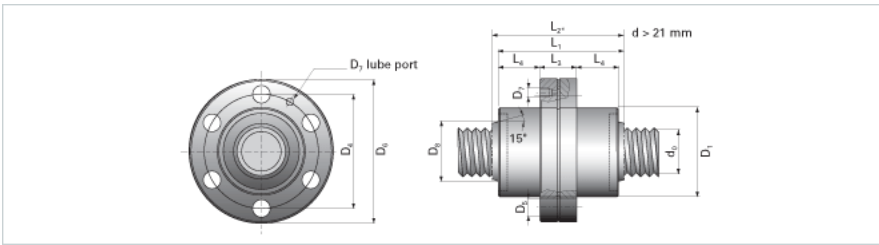

NRS SF 2W 39x10 w/Wiper

Call 800-321-7800 or visit us online at www.nookindustries.com to configure and order your NRS SF 2W 39x10 w/Wiper today!

Product Info

Nominal Rod Diameter [mm] 39

Details

Lead [mm] 10

End Code for Types 1,2,3,5 [* Journals may show tracings of the thread] 35

Dimensions

D1 [mm] 80

D4 [mm] 102

D6 [mm] 124

D7 M6

D8 [mm] 54

L1 [mm] 110

L2 [mm] 126

L3 [mm] 38.5

L4 [mm] 33.5

n x D5 6x11

Performance Specifications

Dynamic Load Ratings Ca [kN] 76.30

Static Load Ratings Coa [kN] 115.10