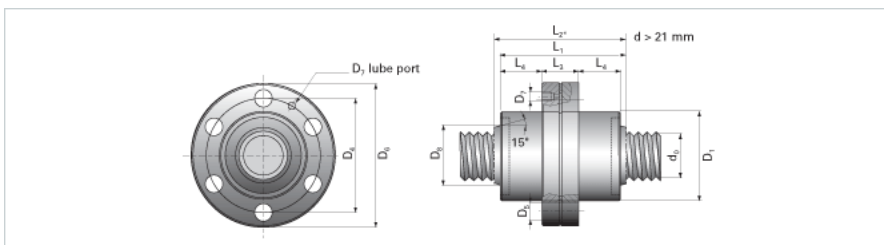

NRS SF 2W 39x10 w/Wiper

Call 800-321-7800 or visit us online at www.nookindustries.com to configure and order your NRS SF 2W 39x10 w/Wiper today!

Product Info

Nominal Rod Diameter [mm] 39

Details

Lead [mm] 10

End Code for Types 1,2,3,5 [* Journals may show tracings of the thread] 35

Dimensions

D1 [mm] 80

D4 [mm] 102

D6 [mm] 124

D7 M6

D8 [mm] 54

L1 [mm] 110

L2 [mm] 126

L3 [mm] 38.5

L4 [mm] 33.5

n x D5 6x11

Performance Specifications

Dynamic Load Ratings Ca [kN] 76.30

Static Load Ratings Coa [kN] 115.10