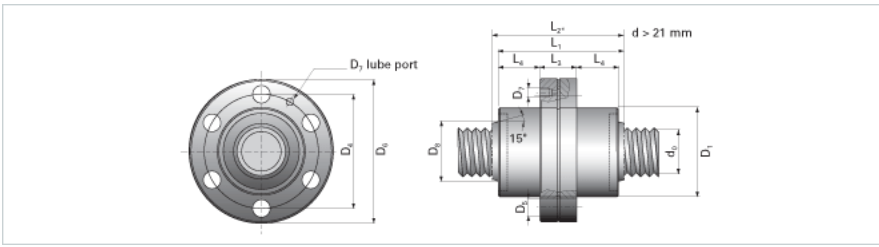

NRS SF 2W 39x10 w/Wiper

Call 800-321-7800 or visit us online at www.nookindustries.com to configure and order your NRS SF 2W 39x10 w/Wiper today!

Product Info

Nominal Rod Diameter [mm] 39

Details

Lead [mm] 10

End Code for Types 1,2,3,5 [* Journals may show tracings of the thread] 35

Dimensions

D1 [mm] 80

D4 [mm] 102

D6 [mm] 124

D7 M6

D8 [mm] 54

L1 [mm] 110

L2 [mm] 126

L3 [mm] 38.5

L4 [mm] 33.5

n x D5 6x11

Performance Specifications

Dynamic Load Ratings Ca [kN] 76.30

Static Load Ratings Coa [kN] 115.10