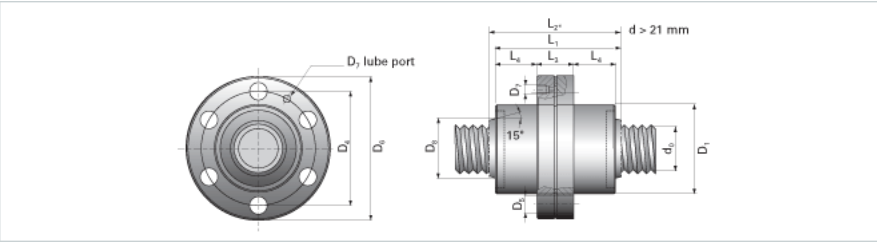

NRS SF 2W 39x10 w/Wiper

Call 800-321-7800 or visit us online at www.nookindustries.com to configure and order your NRS SF 2W 39x10 w/Wiper today!

Product Info

Nominal Rod Diameter [mm] 39

Details

Lead [mm] 10

End Code for Types 1,2,3,5 [* Journals may show tracings of the thread] 35

Dimensions

D1 [mm] 80

D4 [mm] 102

D6 [mm] 124

D7 [mm] M6

D8 [mm] 54

L1 [mm] 110

L2 [mm] 126

L3 [mm] 38.5

L4 [mm] 33.5

n x D5 6x11

Performance Specifications

Dynamic Load Ratings C_a [kN] 76.30

Static Load Ratings C_{0a} [kN] 115.10