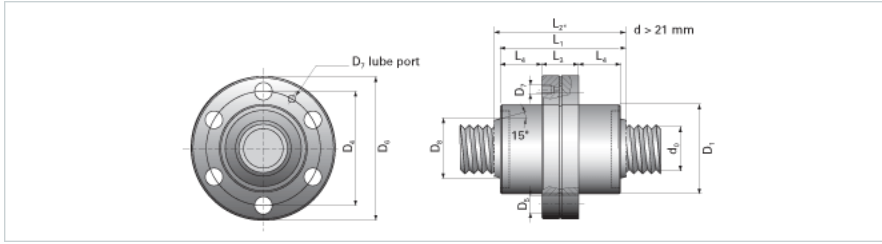

NRS SF 2W 39x5 w/Wiper

Call 800-321-7800 or visit us online at www.nookindustries.com to configure and order your NRS SF 2W 39x5 w/Wiper today!

Product Info	
Nominal Rod Diameter [mm]	39
Details	
Lead [mm]	5
End Code for Types 1,2,3,5 [* Journals may show tracings of the thread]	35
Dimensions	
D1 [mm]	80
D4 [mm]	102
D6 [mm]	124
D7	M6
D8 [mm]	54
L1 [mm]	110
L2 [mm]	126
L3 [mm]	38.5
L4 [mm]	33.5
n x D5	6x11
Performance Specifications	
Dynamic Load Ratings Ca [kN]	64.60
Static Load Ratings Coa [kN]	114.30