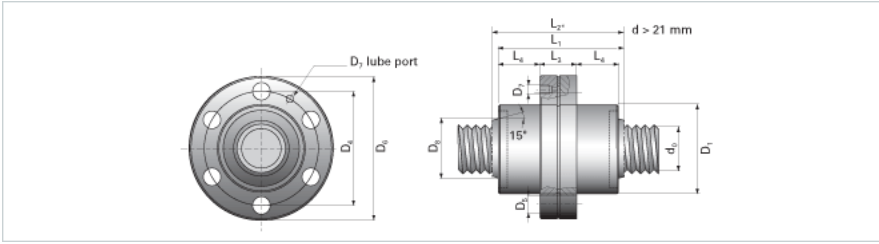

NRS SF 2W 39x5 w/Wiper

Call 800-321-7800 or visit us online at www.nookindustries.com to configure and order your NRS SF 2W 39x5 w/Wiper today!

Product Info

Nominal Rod Diameter [mm] 39

Details

Lead [mm] 5
End Code for Types 1,2,3,5 [* Journals may show tracings of the thread] 35

Dimensions

D1 [mm] 80
D4 [mm] 102
D6 [mm] 124
D7 [mm] M6
D8 [mm] 54
L1 [mm] 110
L2 [mm] 126
L3 [mm] 38.5
L4 [mm] 33.5
n x D5 6x11

Performance Specifications

Dynamic Load Ratings Ca [kN] 64.60
Static Load Ratings Coa [kN] 114.30