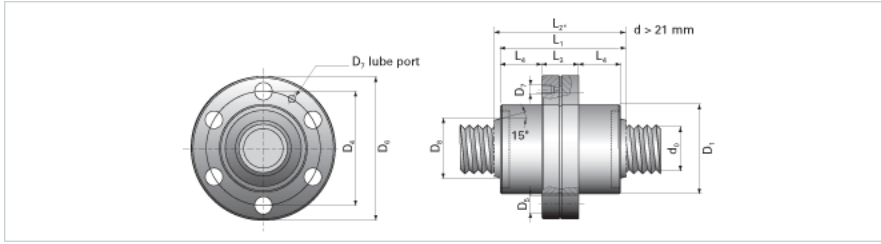

NRS SF 2W 39x5 w/Wiper

Call 800-321-7800 or visit us online at www.nookindustries.com to configure and order your NRS SF 2W 39x5 w/Wiper today!

Product Info

Nominal Rod Diameter [mm] 39

Details

Lead [mm] 5
End Code for Types 1,2,3,5 [* Journals may show tracings of the thread] 35

Dimensions

D1 [mm] 80
D4 [mm] 102
D6 [mm] 124
D7 [mm] M6
D8 [mm] 54
L1 [mm] 110
L2 [mm] 126
L3 [mm] 38.5
L4 [mm] 33.5
n x D5 6x11

Performance Specifications

Dynamic Load Ratings Ca [kN] 64.60
Static Load Ratings Coa [kN] 114.30