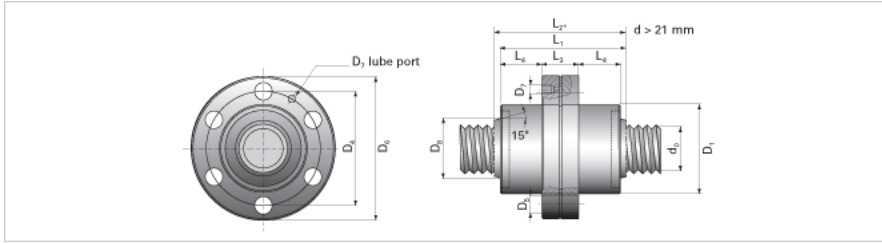

NRS SF 2W 27x8 w/Wiper

Call 800-321-7800 or visit us online at www.nookindustries.com to configure and order your NRS SF 2W 27x8 w/Wiper today!

Product Info

Nominal Rod Diameter [mm] 27

Details

Lead [mm] 8
End Code for Types 1,2,3,5 [* Journals may show tracings of the thread] 25

Dimensions

D1 [mm] 53
D4 [mm] 68
D6 [mm] 83
D7 M6
D8 [mm] 35
L1 [mm] 69
L2 [mm] 69
L3 [mm] 22
L4 [mm] 23.5
n x D5 6x7

Performance Specifications

Dynamic Load Ratings C_a [kN] 25.36
Static Load Ratings C_{oa} [kN] 49.63