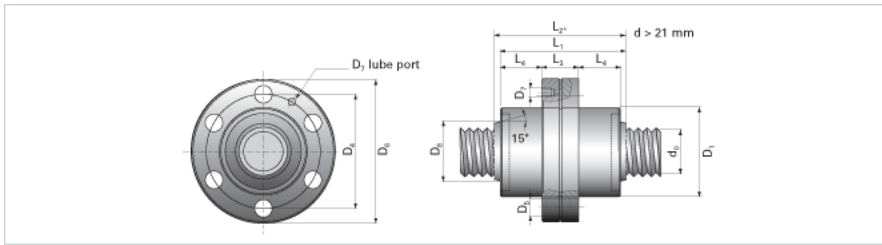

NRS SF 2W 27x8 w/Wiper

Call 800-321-7800 or visit us online at www.nookindustries.com to configure and order your NRS SF 2W 27x8 w/Wiper today!

Product Info

Nominal Rod Diameter [mm] 27

Details

Lead [mm] 8

End Code for Types 1,2,3,5 [* Journals may show tracings of the thread] 25

Dimensions

D1 [mm] 53

D4 [mm] 68

D6 [mm] 83

D7 M6

D8 [mm] 35

L1 [mm] 69

L2 [mm] 69

L3 [mm] 22

L4 [mm] 23.5

n x D5 6x7

Performance Specifications

Dynamic Load Ratings Ca [kN] 25.36

Static Load Ratings Coa [kN] 49.63