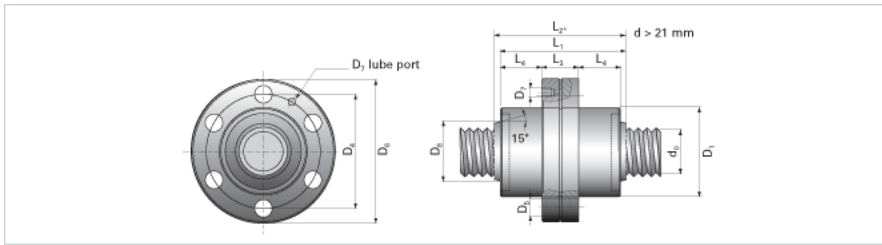

NRS SF 2W 27x8 w/Wiper

Call 800-321-7800 or visit us online at www.nookindustries.com to configure and order your NRS SF 2W 27x8 w/Wiper today!

Product Info

Nominal Rod Diameter [mm] 27

Details

Lead [mm] 8
End Code for Types 1,2,3,5 [* Journals may show tracings of the thread] 25

Dimensions

D1 [mm] 53
D4 [mm] 68
D6 [mm] 83
D7 M6
D8 [mm] 35
L1 [mm] 69
L2 [mm] 69
L3 [mm] 22
L4 [mm] 23.5
n x D5 6x7

Performance Specifications

Dynamic Load Ratings C_a [kN] 25.36
Static Load Ratings C_{oa} [kN] 49.63