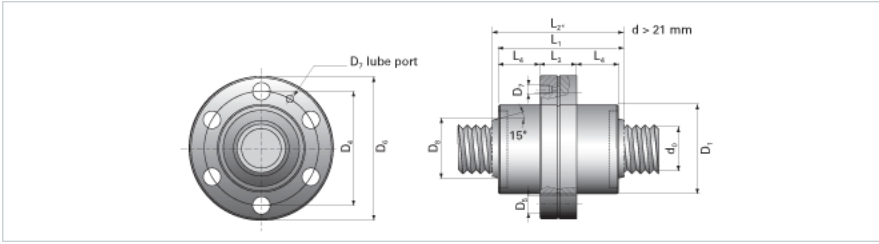

NRS SF 2W 27x8 w/Wiper

Call 800-321-7800 or visit us online at www.nookindustries.com to configure and order your NRS SF 2W 27x8 w/Wiper today!

Product Info

Nominal Rod Diameter [mm] 27

Details

Lead [mm] 8
End Code for Types 1,2,3,5 [* Journals may show tracings of the thread] 25

Dimensions

D1 [mm] 53
D4 [mm] 68
D6 [mm] 83
D7 M6
D8 [mm] 35
L1 [mm] 69
L2 [mm] 69
L3 [mm] 22
L4 [mm] 23.5
n x D5 6x7

Performance Specifications

Dynamic Load Ratings Ca [kN] 25.36
Static Load Ratings Coa [kN] 49.63