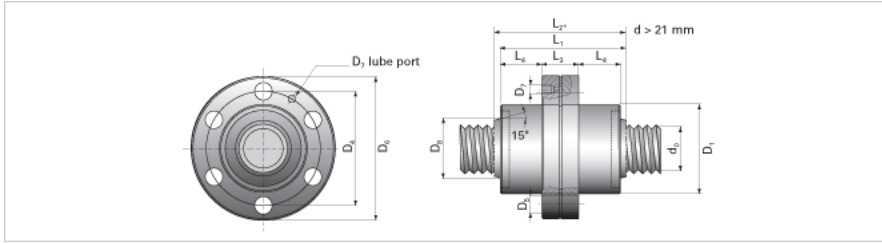

NRS SF 2W 27x2 w/Wiper

Call 800-321-7800 or visit us online at www.nookindustries.com to configure and order your NRS SF 2W 27x2 w/Wiper today!

Product Info

Nominal Rod Diameter [mm] 27

Details

Lead [mm] 2

End Code for Types 1,2,3,5 [* Journals may show tracings of the thread] 25

Dimensions

D1 [mm] 53

D4 [mm] 68

D6 [mm] 83

D7 M6

D8 [mm] 35

L1 [mm] 69

L2 [mm] 69

L3 [mm] 22

L4 [mm] 23.5

n x D5 6x7

Performance Specifications

Dynamic Load Ratings Ca [kN] 26.70

Static Load Ratings Coa [kN] 38.83