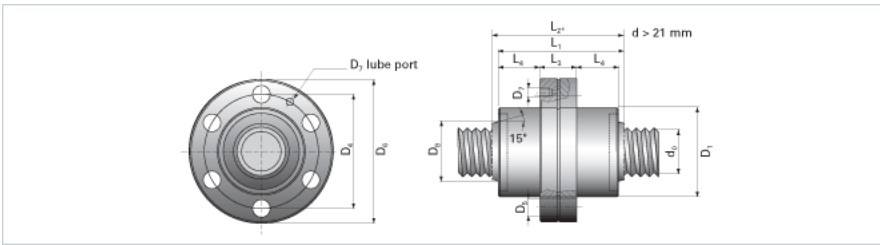

NRS SF 2W 27x2 w/Wiper

Call 800-321-7800 or visit us online at www.nookindustries.com to configure and order your NRS SF 2W 27x2 w/Wiper today!

Product Info

Nominal Rod Diameter [mm] 27

Details

Lead [mm] 2
End Code for Types 1,2,3,5 [* Journals may show tracings of the thread] 25

Dimensions

D1 [mm] 53
D4 [mm] 68
D6 [mm] 83
D7 M6
D8 [mm] 35
L1 [mm] 69
L2 [mm] 69
L3 [mm] 22
L4 [mm] 23.5
n x D5 6x7

Performance Specifications

Dynamic Load Ratings Ca [kN] 26.70
Static Load Ratings Coa [kN] 38.83