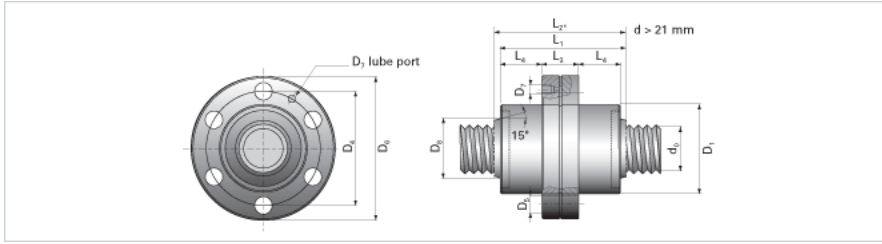

NRS SF 2W 25x5 w/Wiper

Call 800-321-7800 or visit us online at www.nookindustries.com to configure and order your NRS SF 2W 25x5 w/Wiper today!

Product Info	
Nominal Rod Diameter [mm]	25
Details	
Lead [mm]	5
End Code for Types 1,2,3,5 [* Journals may show tracings of the thread]	20
Dimensions	
D1 [mm]	53
D4 [mm]	70
D6 [mm]	84
D7	M6
D8 [mm]	32
L1 [mm]	78
L2 [mm]	90
L3 [mm]	20
L4 [mm]	29
n x D5	6x7
Performance Specifications	
Dynamic Load Ratings Ca [kN]	31.60
Static Load Ratings Coa [kN]	46.00