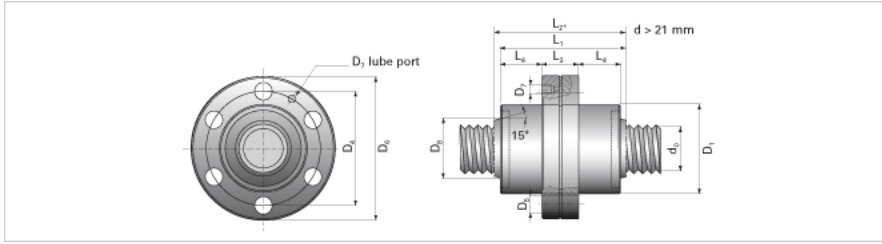

NRS SF 2W 25x5 w/Wiper

Call 800-321-7800 or visit us online at www.nookindustries.com to configure and order your NRS SF 2W 25x5 w/Wiper today!

Product Info

Nominal Rod Diameter [mm] 25

Details

Lead [mm] 5
End Code for Types 1,2,3,5 [* Journals may show tracings of the thread] 20

Dimensions

D1 [mm] 53
D4 [mm] 70
D6 [mm] 84
D7 M6
D8 [mm] 32
L1 [mm] 78
L2 [mm] 90
L3 [mm] 20
L4 [mm] 29
n x D5 6x7

Performance Specifications

Dynamic Load Ratings Ca [kN] 31.60
Static Load Ratings Coa [kN] 46.00