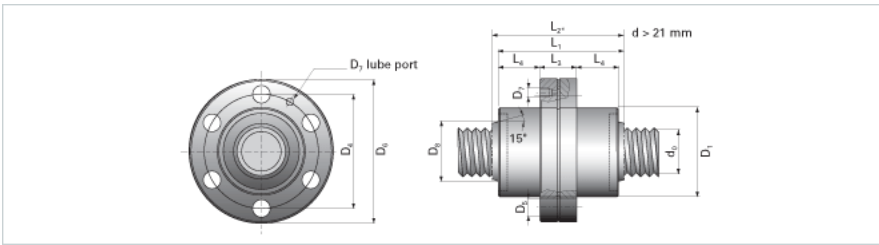

NRS SF 2W 23x8 w/Wiper

Call 800-321-7800 or visit us online at www.nookindustries.com to configure and order your NRS SF 2W 23x8 w/Wiper today!

Product Info

Nominal Rod Diameter [mm] 23

Details

Lead [mm] 8
End Code for Types 1,2,3,5 [* Journals may show tracings of the thread] 17

Dimensions

D1 [mm] 45
D4 [mm] 56
D6 [mm] 67
D7 M6
D8 [mm] 30
L1 [mm] 65
L2 [mm] 65
L3 [mm] 20
L4 [mm] 22.5
n x D5 6x7

Performance Specifications

Dynamic Load Ratings Ca [kN] 23.14
Static Load Ratings Coa [kN] 34.51