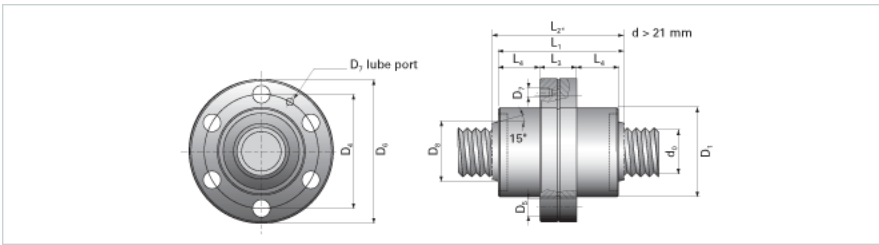

NRS SF 2W 23x8 w/Wiper

Call 800-321-7800 or visit us online at www.nookindustries.com to configure and order your NRS SF 2W 23x8 w/Wiper today!

Product Info

Nominal Rod Diameter [mm] 23

Details

Lead [mm] 8

End Code for Types 1,2,3,5 [* Journals may show tracings of the thread] 17

Dimensions

D1 [mm] 45

D4 [mm] 56

D6 [mm] 67

D7 M6

D8 [mm] 30

L1 [mm] 65

L2 [mm] 65

L3 [mm] 20

L4 [mm] 22.5

n x D5 6x7

Performance Specifications

Dynamic Load Ratings C_a [kN] 23.14

Static Load Ratings C_{oa} [kN] 34.51