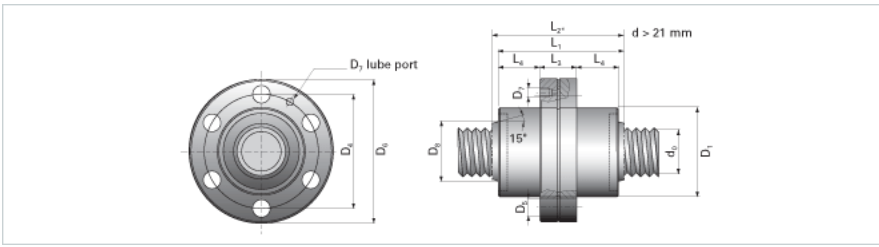

NRS SF 2W 23x8 w/Wiper

Call 800-321-7800 or visit us online at www.nookindustries.com to configure and order your NRS SF 2W 23x8 w/Wiper today!

Product Info

Nominal Rod Diameter [mm] 23

Details

Lead [mm] 8
 End Code for Types 1,2,3,5 [* Journals may show tracings of the thread] 17

Dimensions

D1 [mm] 45
 D4 [mm] 56
 D6 [mm] 67
 D7 M6
 D8 [mm] 30
 L1 [mm] 65
 L2 [mm] 65
 L3 [mm] 20
 L4 [mm] 22.5
 n x D5 6x7

Performance Specifications

Dynamic Load Ratings Ca [kN] 23.14
 Static Load Ratings Coa [kN] 34.51