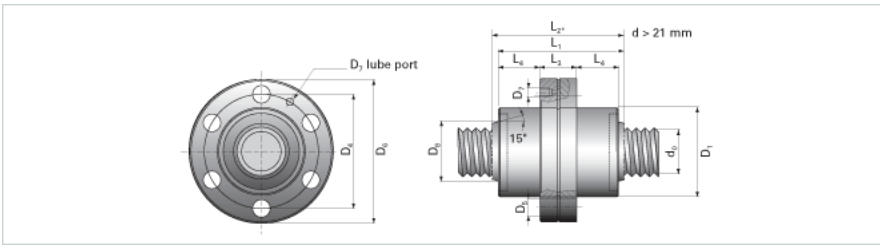

NRS SF 2W 23x8 w/Wiper

Call 800-321-7800 or visit us online at www.nookindustries.com to configure and order your NRS SF 2W 23x8 w/Wiper today!

Product Info

Nominal Rod Diameter [mm] 23

Details

Lead [mm] 8

End Code for Types 1,2,3,5 [* Journals may show tracings of the thread] 17

Dimensions

D1 [mm] 45

D4 [mm] 56

D6 [mm] 67

D7 M6

D8 [mm] 30

L1 [mm] 65

L2 [mm] 65

L3 [mm] 20

L4 [mm] 22.5

n x D5 6x7

Performance Specifications

Dynamic Load Ratings C_a [kN] 23.14

Static Load Ratings C_{oa} [kN] 34.51