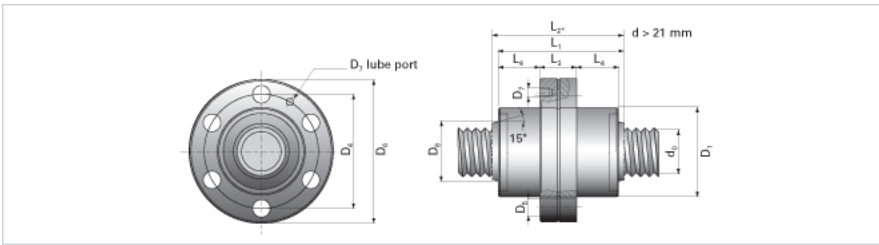

NRS SF 2W 23x8 w/Wiper

Call 800-321-7800 or visit us online at www.nookindustries.com to configure and order your NRS SF 2W 23x8 w/Wiper today!

Product Info

Nominal Rod Diameter [mm] 23

Details

Lead [mm] 8
 End Code for Types 1,2,3,5 [* Journals may show tracings of the thread] 17

Dimensions

D1 [mm] 45
 D4 [mm] 56
 D6 [mm] 67
 D7 M6
 D8 [mm] 30
 L1 [mm] 65
 L2 [mm] 65
 L3 [mm] 20
 L4 [mm] 22.5
 n x D5 6x7

Performance Specifications

Dynamic Load Ratings Ca [kN] 23.14
 Static Load Ratings Coa [kN] 34.51