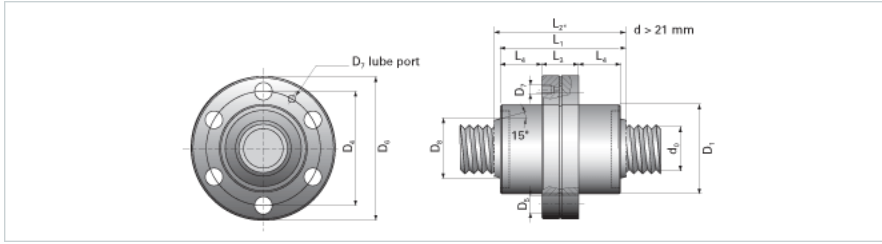

NRS SF 2W 23x2 w/Wiper

Call 800-321-7800 or visit us online at www.nookindustries.com to configure and order your NRS SF 2W 23x2 w/Wiper today!

Product Info	
Nominal Rod Diameter [mm]	23
Details	
Lead [mm]	2
End Code for Types 1,2,3,5 [* Journals may show tracings of the thread]	17
Dimensions	
D1 [mm]	45
D4 [mm]	56
D6 [mm]	67
D7	M6
D8 [mm]	30
L1 [mm]	65
L2 [mm]	65
L3 [mm]	20
L4 [mm]	22.5
n x D5	6x7
Performance Specifications	
Dynamic Load Ratings Ca [kN]	24.63
Static Load Ratings Coa [kN]	33.40