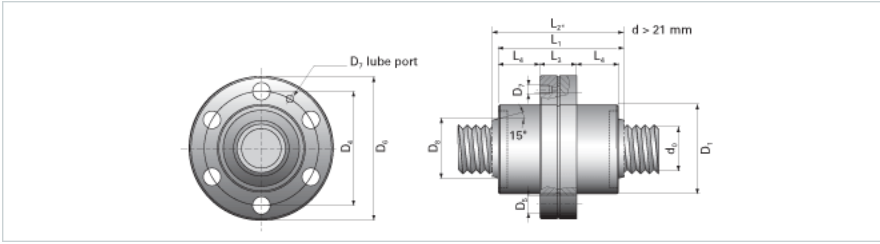

NRS SF 2W 23x2 w/Wiper

Call 800-321-7800 or visit us online at www.nookindustries.com to configure and order your NRS SF 2W 23x2 w/Wiper today!

Product Info

Nominal Rod Diameter [mm] 23

Details

Lead [mm] 2

End Code for Types 1,2,3,5 [* Journals may show tracings of the thread] 17

Dimensions

D1 [mm] 45

D4 [mm] 56

D6 [mm] 67

D7 M6

D8 [mm] 30

L1 [mm] 65

L2 [mm] 65

L3 [mm] 20

L4 [mm] 22.5

n x D5 6x7

Performance Specifications

Dynamic Load Ratings Ca [kN] 24.63

Static Load Ratings Coa [kN] 33.40