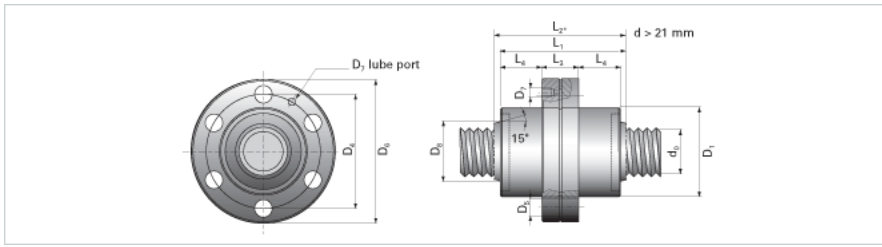

NRS SF 2W 21x5 w/Wiper

Call 800-321-7800 or visit us online at www.nookindustries.com to configure and order your NRS SF 2W 21x5 w/Wiper today!

Product Info

Nominal Rod Diameter [mm] 21

Details

Lead [mm] 5
End Code for Types 1,2,3,5 [* Journals may show tracings of the thread] 17

Dimensions

D1 [mm] 45
D4 [mm] 56
D6 [mm] 68
D7 M6
D8 [mm] 26
L1 [mm] 64
L2 [mm] 72
L3 [mm] 18
L4 [mm] 23
n x D5 6x6

Performance Specifications

Dynamic Load Ratings Ca [kN] 24.40
Static Load Ratings Coa [kN] 34.20