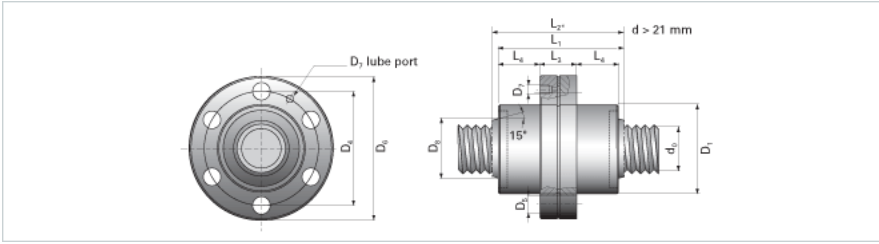

NRS SF 2W 20x6 w/Wiper

Call 800-321-7800 or visit us online at www.nookindustries.com to configure and order your NRS SF 2W 20x6 w/Wiper today!

Product Info

Nominal Rod Diameter [mm] 20

Details

Lead [mm] 6

End Code for Types 1,2,3,5 [* Journals may show tracings of the thread] 15

Dimensions

D1 [mm] 42

D4 [mm] 53

D6 [mm] 64

D7 M6

D8 [mm] -

L1 [mm] 65

L2 [mm] -

L3 [mm] 20

L4 [mm] 22.5

n x D5 6x6

Performance Specifications

Dynamic Load Ratings Ca [kN] 15.91

Static Load Ratings Coa [kN] 39.13