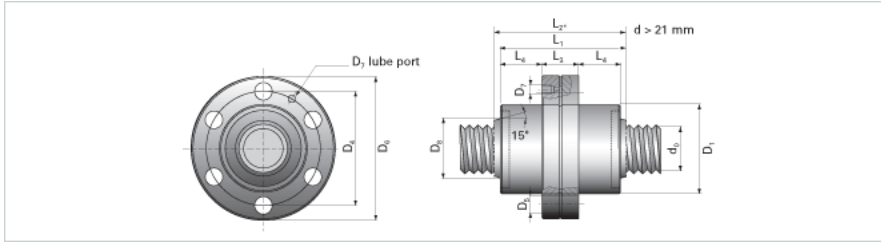

NRS SF 2W 20x6 w/Wiper

Call 800-321-7800 or visit us online at www.nookindustries.com to configure and order your NRS SF 2W 20x6 w/Wiper today!

Product Info

Nominal Rod Diameter [mm] 20

Details

Lead [mm] 6

End Code for Types 1,2,3,5 [* Journals may show tracings of the thread] 15

Dimensions

D1 [mm] 42

D4 [mm] 53

D6 [mm] 64

D7 M6

D8 [mm] -

L1 [mm] 65

L2 [mm] -

L3 [mm] 20

L4 [mm] 22.5

n x D5 6x6

Performance Specifications

Dynamic Load Ratings C_a [kN] 15.91

Static Load Ratings C_{0a} [kN] 39.13