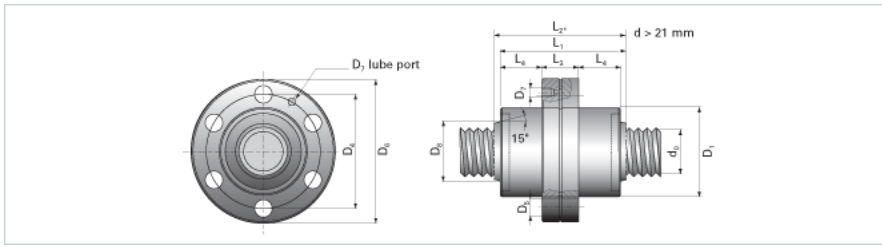

NRS SF 2W 20x4 w/Wiper

Call 800-321-7800 or visit us online at www.nookindustries.com to configure and order your NRS SF 2W 20x4 w/Wiper today!

Product Info

Nominal Rod Diameter [mm] 20

Details

Lead [mm] 4
End Code for Types 1,2,3,5 [* Journals may show tracings of the thread] 15

Dimensions

D1 [mm] 42
D4 [mm] 53
D6 [mm] 64
D7 M6
D8 [mm] -
L1 [mm] 65
L2 [mm] -
L3 [mm] 20
L4 [mm] 22.5
n x D5 6x6

Performance Specifications

Dynamic Load Ratings Ca [kN] 17.72
Static Load Ratings Coa [kN] 34.31