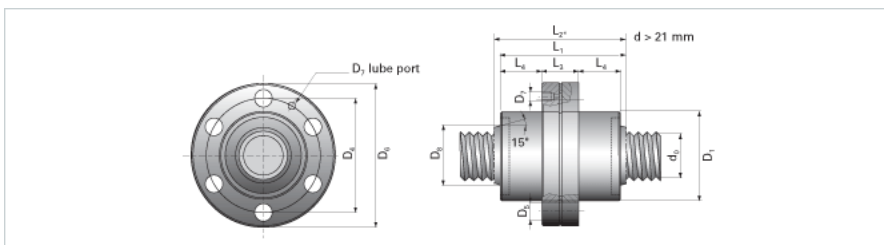

NRS SF 2W 20x4 w/Wiper

Call 800-321-7800 or visit us online at www.nookindustries.com to configure and order your NRS SF 2W 20x4 w/Wiper today!

Product Info

Nominal Rod Diameter [mm] 20

Details

Lead [mm] 4

End Code for Types 1,2,3,5 [* Journals may show tracings of the thread] 15

Dimensions

D1 [mm] 42

D4 [mm] 53

D6 [mm] 64

D7 M6

D8 [mm] -

L1 [mm] 65

L2 [mm] -

L3 [mm] 20

L4 [mm] 22.5

n x D5 6x6

Performance Specifications

Dynamic Load Ratings Ca [kN] 17.72

Static Load Ratings Coa [kN] 34.31