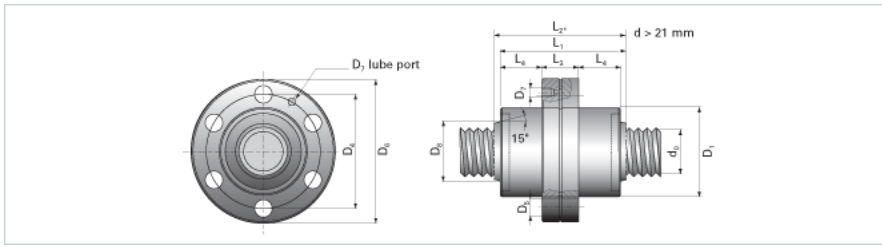

NRS SF 2W 20x4 w/Wiper

Call 800-321-7800 or visit us online at www.nookindustries.com to configure and order your NRS SF 2W 20x4 w/Wiper today!

Product Info	
Nominal Rod Diameter [mm]	20
Details	
Lead [mm]	4
End Code for Types 1,2,3,5 [* Journals may show tracings of the thread]	15
Dimensions	
D1 [mm]	42
D4 [mm]	53
D6 [mm]	64
D7	M6
D8 [mm]	-
L1 [mm]	65
L2 [mm]	-
L3 [mm]	20
L4 [mm]	22.5
n x D5	6x6
Performance Specifications	
Dynamic Load Ratings Ca [kN]	17.72
Static Load Ratings Coa [kN]	34.31