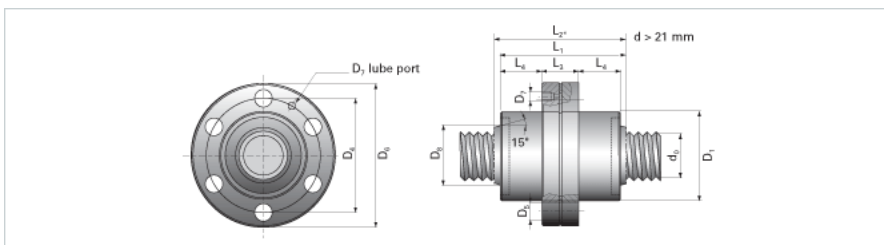

NRS SF 2W 12x5 w/Wiper

Call 800-321-7800 or visit us online at www.nookindustries.com to configure and order your NRS SF 2W 12x5 w/Wiper today!

Product Info

Nominal Rod Diameter [mm] 12

Details

Lead [mm] 5

End Code for Types 1,2,3,5 [* Journals may show tracings of the thread] n/a

Dimensions

D1 [mm] 26

D4 [mm] 36

D6 [mm] 46

D7 M4

D8 [mm] -

L1 [mm] 41

L2 [mm] -

L3 [mm] 13

L4 [mm] 14

n x D5 6x4.5

Performance Specifications

Dynamic Load Ratings Ca [kN] 4.88

Static Load Ratings Coa [kN] 15.50