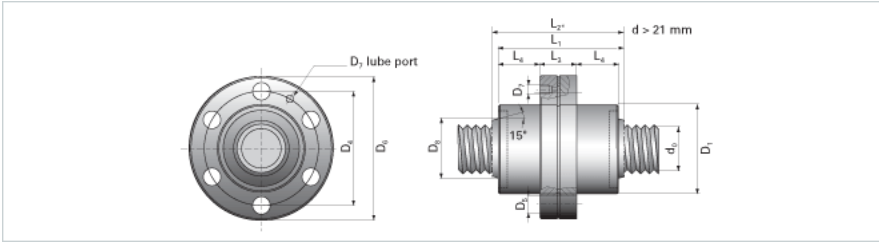

NRS SF 2W 12x5 w/Wiper

Call 800-321-7800 or visit us online at www.nookindustries.com to configure and order your NRS SF 2W 12x5 w/Wiper today!

Product Info

Nominal Rod Diameter [mm] 12

Details

Lead [mm] 5
End Code for Types 1,2,3,5 [* Journals may show tracings of the thread] n/a

Dimensions

D1 [mm] 26
D4 [mm] 36
D6 [mm] 46
D7 M4
D8 [mm] -
L1 [mm] 41
L2 [mm] -
L3 [mm] 13
L4 [mm] 14
n x D5 6x4.5

Performance Specifications

Dynamic Load Ratings C_a [kN] 4.88
Static Load Ratings C_{oa} [kN] 15.50