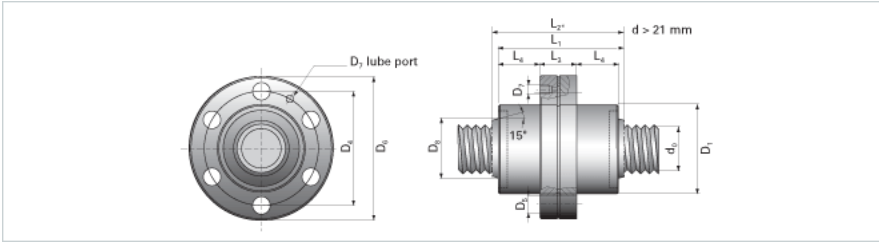

### Product Info

Nominal Rod Diameter [mm] 12

### Details

Lead [mm] 5  
End Code for Types 1,2,3,5 [\* Journals may show tracings of the thread] n/a

### Dimensions

D1 [mm] 26  
D4 [mm] 36  
D6 [mm] 46  
D7 M4  
D8 [mm] -  
L1 [mm] 41  
L2 [mm] -  
L3 [mm] 13  
L4 [mm] 14  
n x D5 6x4.5