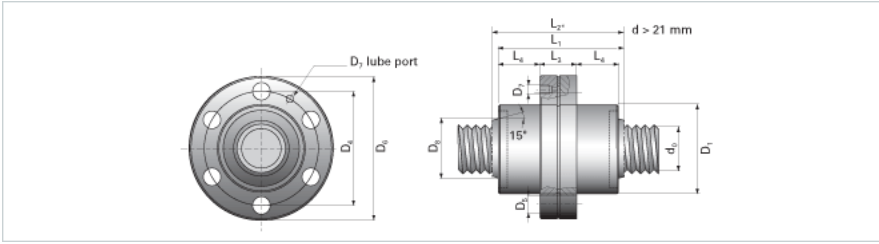

NRS SF 2W 12x5 w/Wiper

Call 800-321-7800 or visit us online at www.nookindustries.com to configure and order your NRS SF 2W 12x5 w/Wiper today!

Product Info

Nominal Rod Diameter [mm] 12

Details

Lead [mm] 5
 End Code for Types 1,2,3,5 [* Journals may show tracings of the thread] n/a

Dimensions

D1 [mm] 26
 D4 [mm] 36
 D6 [mm] 46
 D7 M4
 D8 [mm] -
 L1 [mm] 41
 L2 [mm] -
 L3 [mm] 13
 L4 [mm] 14
 n x D5 6x4.5

Performance Specifications

Dynamic Load Ratings Ca [kN] 4.88
 Static Load Ratings Coa [kN] 15.50