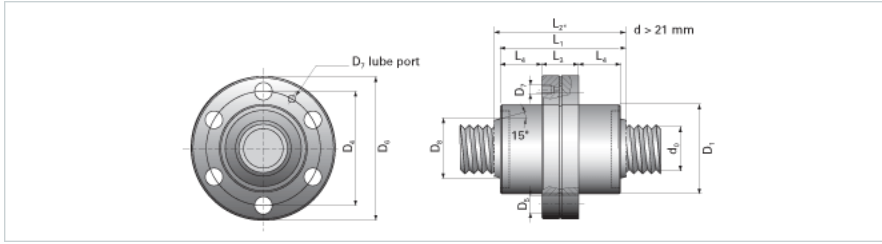

NRS SF 2W 12x5 w/Wiper

Call 800-321-7800 or visit us online at www.nookindustries.com to configure and order your NRS SF 2W 12x5 w/Wiper today!

| | |
|---|-------|
| Product Info | |
| Nominal Rod Diameter [mm] | 12 |
| Details | |
| Lead [mm] | 5 |
| End Code for Types 1,2,3,5 [* Journals may show tracings of the thread] | n/a |
| Dimensions | |
| D1 [mm] | 26 |
| D4 [mm] | 36 |
| D6 [mm] | 46 |
| D7 | M4 |
| D8 [mm] | - |
| L1 [mm] | 41 |
| L2 [mm] | - |
| L3 [mm] | 13 |
| L4 [mm] | 14 |
| n x D5 | 6x4.5 |
| Performance Specifications | |
| Dynamic Load Ratings Ca [kN] | 4.88 |
| Static Load Ratings Coa [kN] | 15.50 |