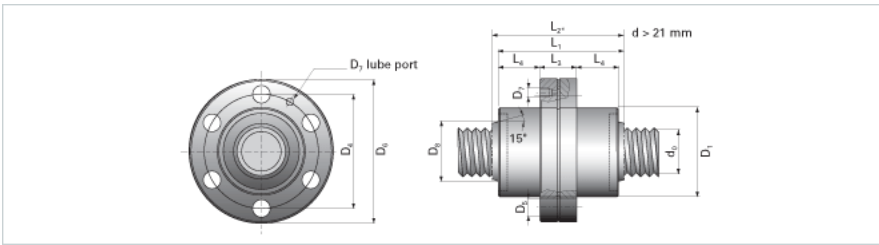

### Product Info

Nominal Rod Diameter [mm] 12

### Details

Lead [mm] 4  
 End Code for Types 1,2,3,5 [\* Journals may show tracings of the thread] n/a

### Dimensions

D1 [mm] 26  
 D4 [mm] 36  
 D6 [mm] 46  
 D7 M4  
 D8 [mm] -  
 L1 [mm] 41  
 L2 [mm] -  
 L3 [mm] 13  
 L4 [mm] 14  
 n x D5 6x4.5