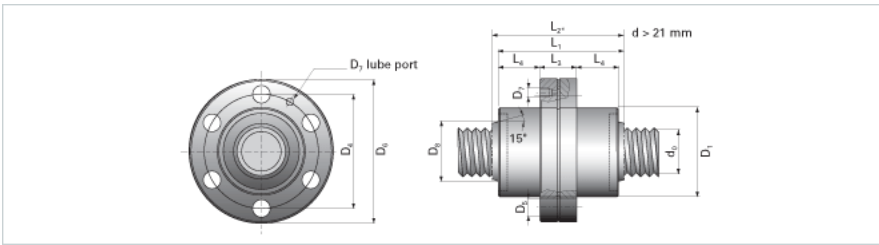

NRS SF 2W 12x2 w/Wiper

Call 800-321-7800 or visit us online at www.nookindustries.com to configure and order your NRS SF 2W 12x2 w/Wiper today!

Product Info

Nominal Rod Diameter [mm] 12

Details

Lead [mm] 2
End Code for Types 1,2,3,5 [* Journals may show tracings of the thread] n/a

Dimensions

D1 [mm] 26
D4 [mm] 36
D6 [mm] 46
D7 M4
D8 [mm] -
L1 [mm] 41
L2 [mm] -
L3 [mm] 13
L4 [mm] 14
n x D5 6x4.5

Performance Specifications

Dynamic Load Ratings C_a [kN] 6.14
Static Load Ratings C_{oa} [kN] 13.36