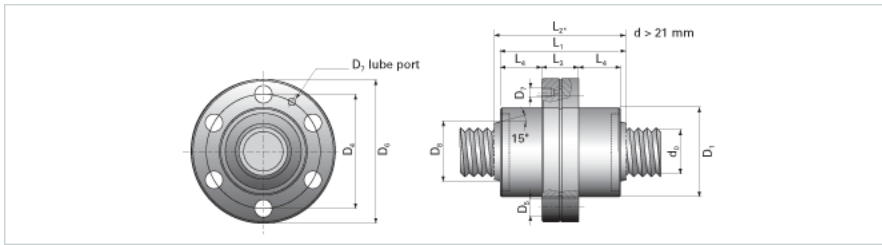

NRS SF 2W 12x2 w/Wiper

Call 800-321-7800 or visit us online at www.nookindustries.com to configure and order your NRS SF 2W 12x2 w/Wiper today!

Product Info

Nominal Rod Diameter [mm] 12

Details

Lead [mm] 2
End Code for Types 1,2,3,5 [* Journals may show tracings of the thread] n/a

Dimensions

D1 [mm] 26
D4 [mm] 36
D6 [mm] 46
D7 M4
D8 [mm] -
L1 [mm] 41
L2 [mm] -
L3 [mm] 13
L4 [mm] 14
n x D5 6x4.5

Performance Specifications

Dynamic Load Ratings Ca [kN] 6.14
Static Load Ratings Coa [kN] 13.36