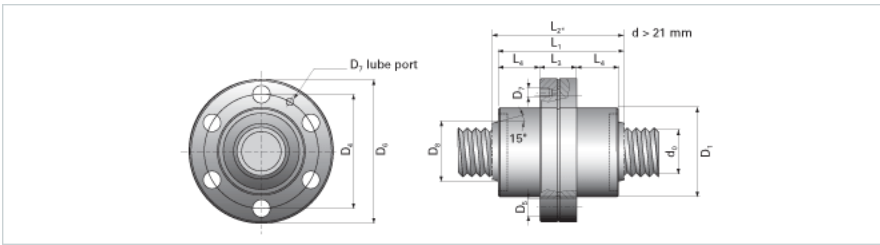

NRS SF 2W 12x2 w/Wiper

Call 800-321-7800 or visit us online at www.nookindustries.com to configure and order your NRS SF 2W 12x2 w/Wiper today!

Product Info

Nominal Rod Diameter [mm] 12

Details

Lead [mm] 2
End Code for Types 1,2,3,5 [* Journals may show tracings of the thread] n/a

Dimensions

D1 [mm] 26
D4 [mm] 36
D6 [mm] 46
D7 M4
D8 [mm] -
L1 [mm] 41
L2 [mm] -
L3 [mm] 13
L4 [mm] 14
n x D5 6x4.5

Performance Specifications

Dynamic Load Ratings C_a [kN] 6.14
Static Load Ratings C_{0a} [kN] 13.36