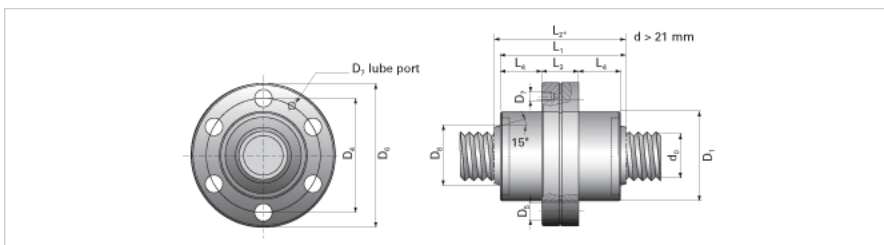

NRS SF 2W 12x2 w/Wiper

Call 800-321-7800 or visit us online at www.nookindustries.com to configure and order your NRS SF 2W 12x2 w/Wiper today!

Product Info

Nominal Rod Diameter [mm] 12

Details

Lead [mm] 2

End Code for Types 1,2,3,5 [* Journals may show tracings of the thread] n/a

Dimensions

D1 [mm] 26

D4 [mm] 36

D6 [mm] 46

D7 M4

D8 [mm] -

L1 [mm] 41

L2 [mm] -

L3 [mm] 13

L4 [mm] 14

n x D5 6x4.5

Performance Specifications

Dynamic Load Ratings Ca [kN] 6.14

Static Load Ratings Coa [kN] 13.36