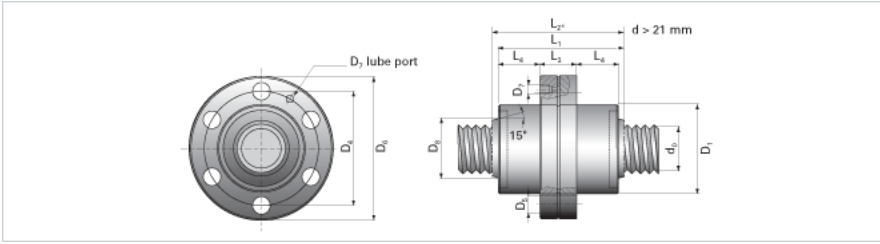

NRS SF 2W 12x2 w/Wiper

Call 800-321-7800 or visit us online at www.nookindustries.com to configure and order your NRS SF 2W 12x2 w/Wiper today!

Product Info	
Nominal Rod Diameter [mm]	12
Details	
Lead [mm]	2
End Code for Types 1,2,3,5 [* Journals may show tracings of the thread]	n/a
Dimensions	
D1 [mm]	26
D4 [mm]	36
D6 [mm]	46
D7	M4
D8 [mm]	-
L1 [mm]	41
L2 [mm]	-
L3 [mm]	13
L4 [mm]	14
n x D5	6x4.5
Performance Specifications	
Dynamic Load Ratings Ca [kN]	6.14
Static Load Ratings Coa [kN]	13.36