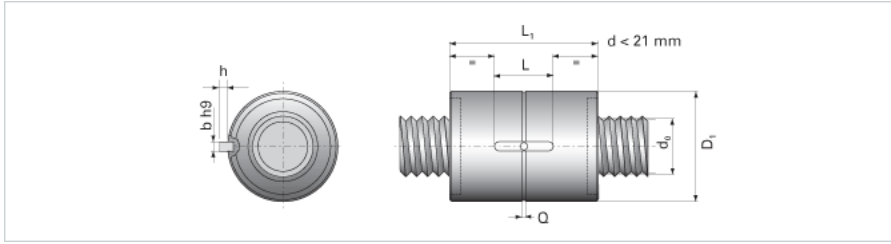

NRS S NW 48x20

Call 800-321-7800 or visit us online at www.nookindustries.com to configure and order your NRS S NW 48x20 today!

Product Info	
Nominal Rod Diameter [mm]	48
Details	
Lead [mm]	20
End Code for Types 1,2,3,5 [* Journals may show tracings of the thread]	40
Dimensions	
D1 [mm]	100
D7 [mm]	7
D8 [mm]	60
L1 [mm]	127
Keyway (L x b x h)	45x8x3
Performance Specifications	
Dynamic Load Ratings Ca [kN]	129.00
Static Load Ratings Coa [kN]	190.90