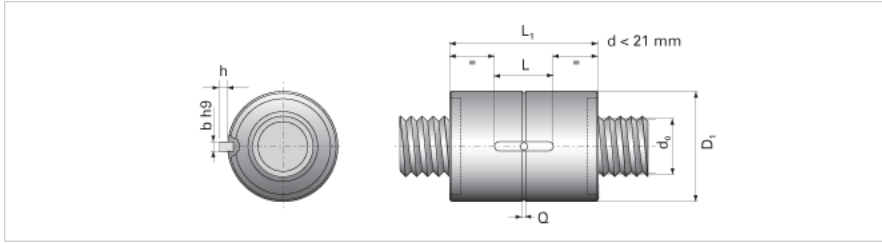

NRS S NW 48x20

Call 800-321-7800 or visit us online at www.nookindustries.com to configure and order your NRS S NW 48x20 today!

Product Info	
Nominal Rod Diameter [mm]	48
Details	
Lead [mm]	20
End Code for Types 1,2,3,5 [* Journals may show tracings of the thread]	40
Dimensions	
D1 [mm]	100
D7 [mm]	7
D8 [mm]	60
L1 [mm]	127
Keyway (L x b x h)	45x8x3
Performance Specifications	
Dynamic Load Ratings Ca [kN]	129.00
Static Load Ratings Coa [kN]	190.90