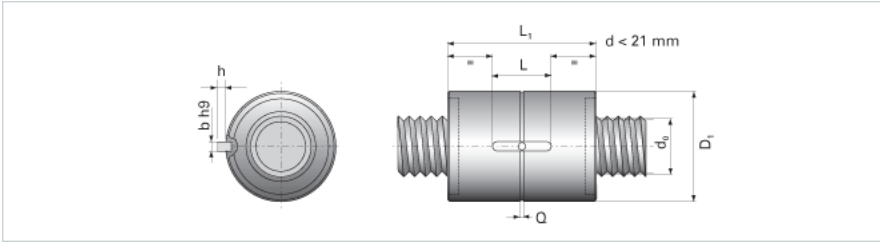

NRS S NW 39x20

Call 800-321-7800 or visit us online at www.nookindustries.com to configure and order your NRS S NW 39x20 today!

Product Info

Nominal Rod Diameter [mm] 39

Details

Lead [mm] 20
End Code for Types 1,2,3,5 [* Journals may show tracings of the thread] 35

Dimensions

D1 [mm] 80
D7 [mm] 7
D8 [mm] 50
L1 [mm] 110
Keyway (L x b x h) 40x8x3

Performance Specifications

Dynamic Load Ratings Ca [kN] 86.70
Static Load Ratings Coa [kN] 109.20