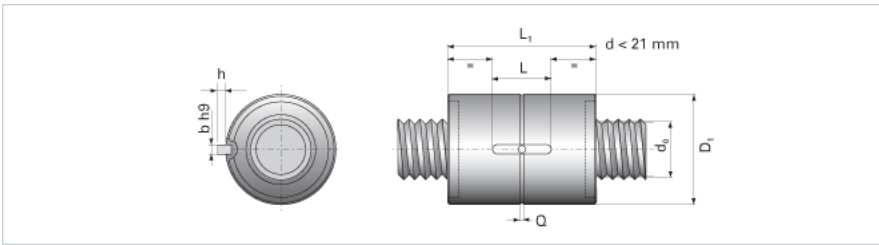

NRS S NW 39x20

Call 800-321-7800 or visit us online at www.nookindustries.com to configure and order your NRS S NW 39x20 today!

Product Info

Nominal Rod Diameter [mm] 39

Details

Lead [mm] 20

End Code for Types 1,2,3,5 [* Journals may show tracings of the thread] 35

Dimensions

D1 [mm] 80

D7 [mm] 7

D8 [mm] 50

L1 [mm] 110

Keyway (L x b x h) 40x8x3

Performance Specifications

Dynamic Load Ratings C_a [kN] 86.70