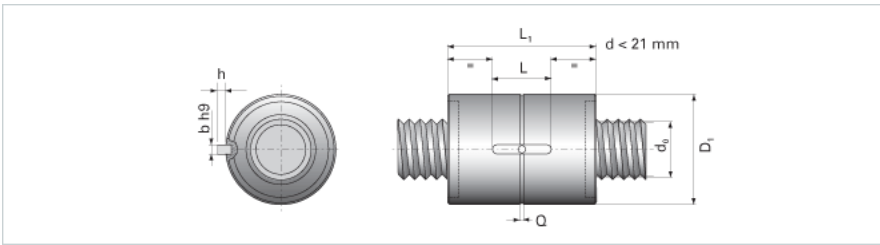

NRS S NW 39x20

Call 800-321-7800 or visit us online at www.nookindustries.com to configure and order your NRS S NW 39x20 today!

Product Info

Nominal Rod Diameter [mm]	39
---------------------------	----

Details

Lead [mm]	20
End Code for Types 1,2,3,5 [* Journals may show tracings of the thread]	35

Dimensions

D1 [mm]	80
D7 [mm]	7
D8 [mm]	50
L1 [mm]	110
Keyway (L x b x h)	40x8x3

Performance Specifications

Dynamic Load Ratings Ca [kN]	86.70
Static Load Ratings Coa [kN]	109.20