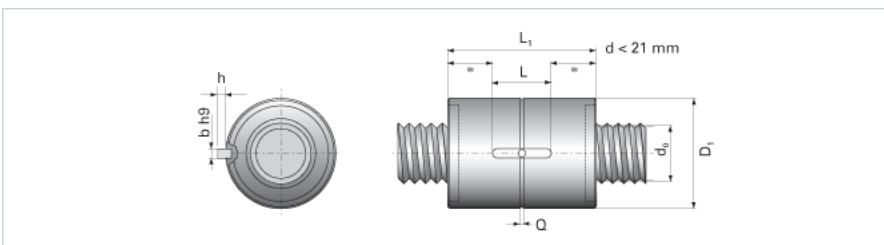

NRS S NW 39x15

Call 800-321-7800 or visit us online at www.nookindustries.com to configure and order your NRS S NW 39x15 today!

Product Info

Nominal Rod Diameter [mm] 39

Details

Lead [mm] 15

End Code for Types 1,2,3,5 [* Journals may show tracings of the thread] 35

Dimensions

D1 [mm] 80

D7 [mm] 7

D8 [mm] 50

L1 [mm] 110

Keyway (L x b x h) 40x8x3

Performance Specifications

Dynamic Load Ratings C_a [kN] 82.80