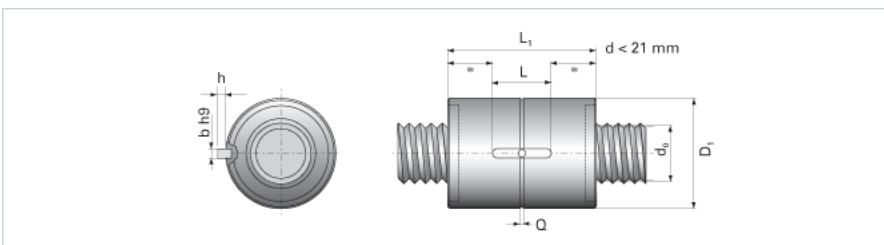

NRS S NW 39x15

Call 800-321-7800 or visit us online at www.nookindustries.com to configure and order your NRS S NW 39x15 today!

Product Info

Nominal Rod Diameter [mm]	39
---------------------------	----

Details

Lead [mm]	15
-----------	----

End Code for Types 1,2,3,5 [* Journals may show tracings of the thread]	35
---	----

Dimensions

D1 [mm]	80
---------	----

D7 [mm]	7
---------	---

D8 [mm]	50
---------	----

L1 [mm]	110
---------	-----

Keyway (L x b x h)	40x8x3
--------------------	--------

Performance Specifications

Dynamic Load Ratings Ca [kN]	82.80
------------------------------	-------

Static Load Ratings Coa [kN]	114.00
------------------------------	--------