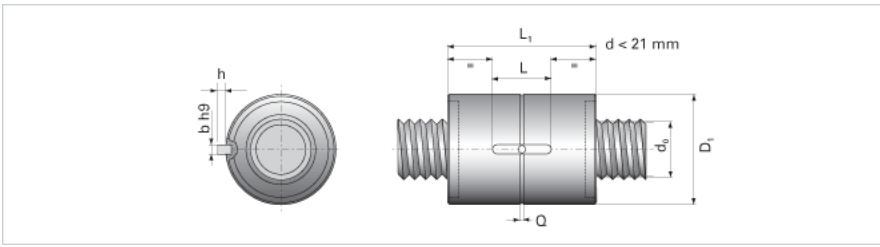

NRS S NW 39x15

Call 800-321-7800 or visit us online at www.nookindustries.com to configure and order your NRS S NW 39x15 today!

Product Info

Nominal Rod Diameter [mm] 39

Details

Lead [mm] 15

End Code for Types 1,2,3,5 [* Journals may show tracings of the thread] 35

Dimensions

D1 [mm] 80

D7 [mm] 7

D8 [mm] 50

L1 [mm] 110

Keyway (L x b x h) 40x8x3

Performance Specifications

Dynamic Load Ratings C_a [kN] 82.80