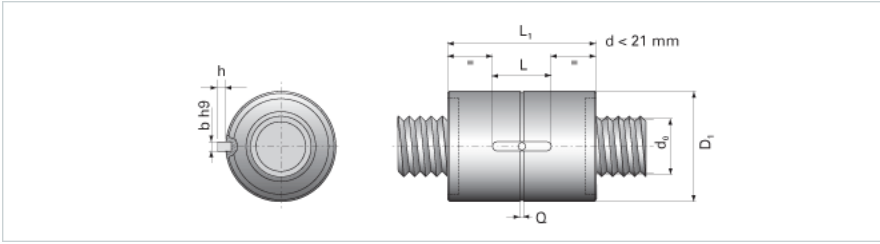

NRS S NW 30x25

Call 800-321-7800 or visit us online at www.nookindustries.com to configure and order your NRS S NW 30x25 today!

Product Info	
Nominal Rod Diameter [mm]	30
Details	
Lead [mm]	25
End Code for Types 1,2,3,5 [* Journals may show tracings of the thread]	25
Dimensions	
D1 [mm]	64
D7 [mm]	5
D8 [mm]	38
L1 [mm]	85
Keyway (L x b x h)	32x6x6
Performance Specifications	
Dynamic Load Ratings Ca [kN]	61.40
Static Load Ratings Coa [kN]	71.60