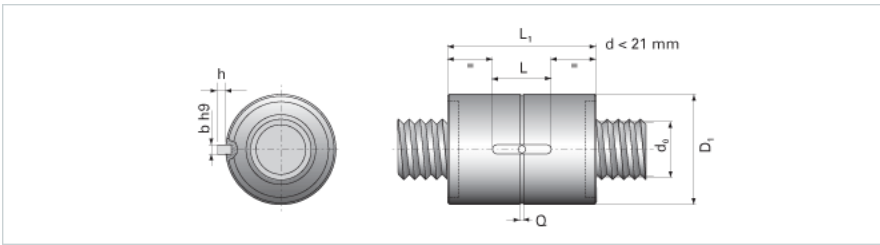

NRS S NW 30x15

Call 800-321-7800 or visit us online at www.nookindustries.com to configure and order your NRS S NW 30x15 today!

Product Info

Nominal Rod Diameter [mm] 30

Details

Lead [mm] 15

End Code for Types 1,2,3,5 [* Journals may show tracings of the thread] 25

Dimensions

D1 [mm] 64

D7 [mm] 5

D8 [mm] 38

L1 [mm] 85

Keyway (L x b x h) 32x6x6

Performance Specifications

Dynamic Load Ratings C_a [kN] 57.80