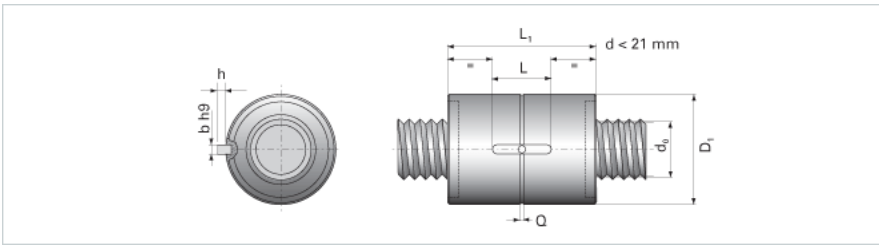

NRS S NW 30x15

Call 800-321-7800 or visit us online at www.nookindustries.com to configure and order your NRS S NW 30x15 today!

Product Info

Nominal Rod Diameter [mm] 30

Details

Lead [mm] 15

End Code for Types 1,2,3,5 [* Journals may show tracings of the thread] 25

Dimensions

D1 [mm] 64

D7 [mm] 5

D8 [mm] 38

L1 [mm] 85

Keyway (L x b x h) 32x6x6

Performance Specifications

Dynamic Load Ratings C_a [kN] 57.80