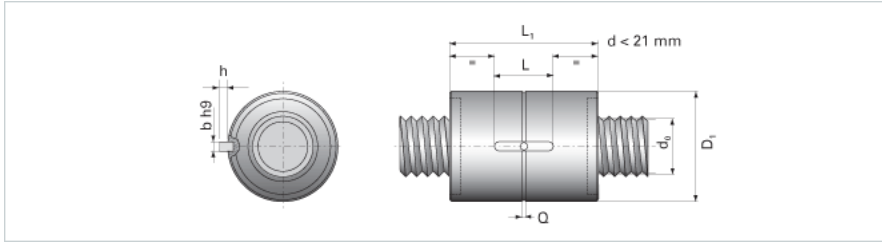

NRS S NW 25x10

Call 800-321-7800 or visit us online at www.nookindustries.com to configure and order your NRS S NW 25x10 today!

Product Info	
Nominal Rod Diameter [mm]	25
Details	
Lead [mm]	10
End Code for Types 1,2,3,5 [* Journals may show tracings of the thread]	20
Dimensions	
D1 [mm]	53
D7 [mm]	5
D8 [mm]	32
L1 [mm]	78
Keyway (L x b x h)	25x6x2.5
Performance Specifications	
Dynamic Load Ratings Ca [kN]	36.30
Static Load Ratings Coa [kN]	44.70