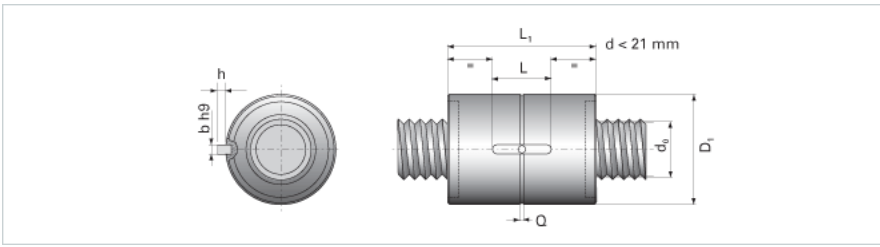

NRS S NW 20x2

Call 800-321-7800 or visit us online at www.nookindustries.com to configure and order your NRS S NW 20x2 today!

Product Info

Nominal Rod Diameter [mm] 20

Details

Lead [mm] 2
End Code for Types 1,2,3,5 [* Journals may show tracings of the thread] 15

Dimensions

D1 [mm] 42
D7 [mm] 3
D8 [mm] -
L1 [mm] 55
Keyway (L x b x h) 20x4x1.5

Performance Specifications

Dynamic Load Ratings C_a [kN] 19.80
Static Load Ratings C_{oa} [kN] 33.00